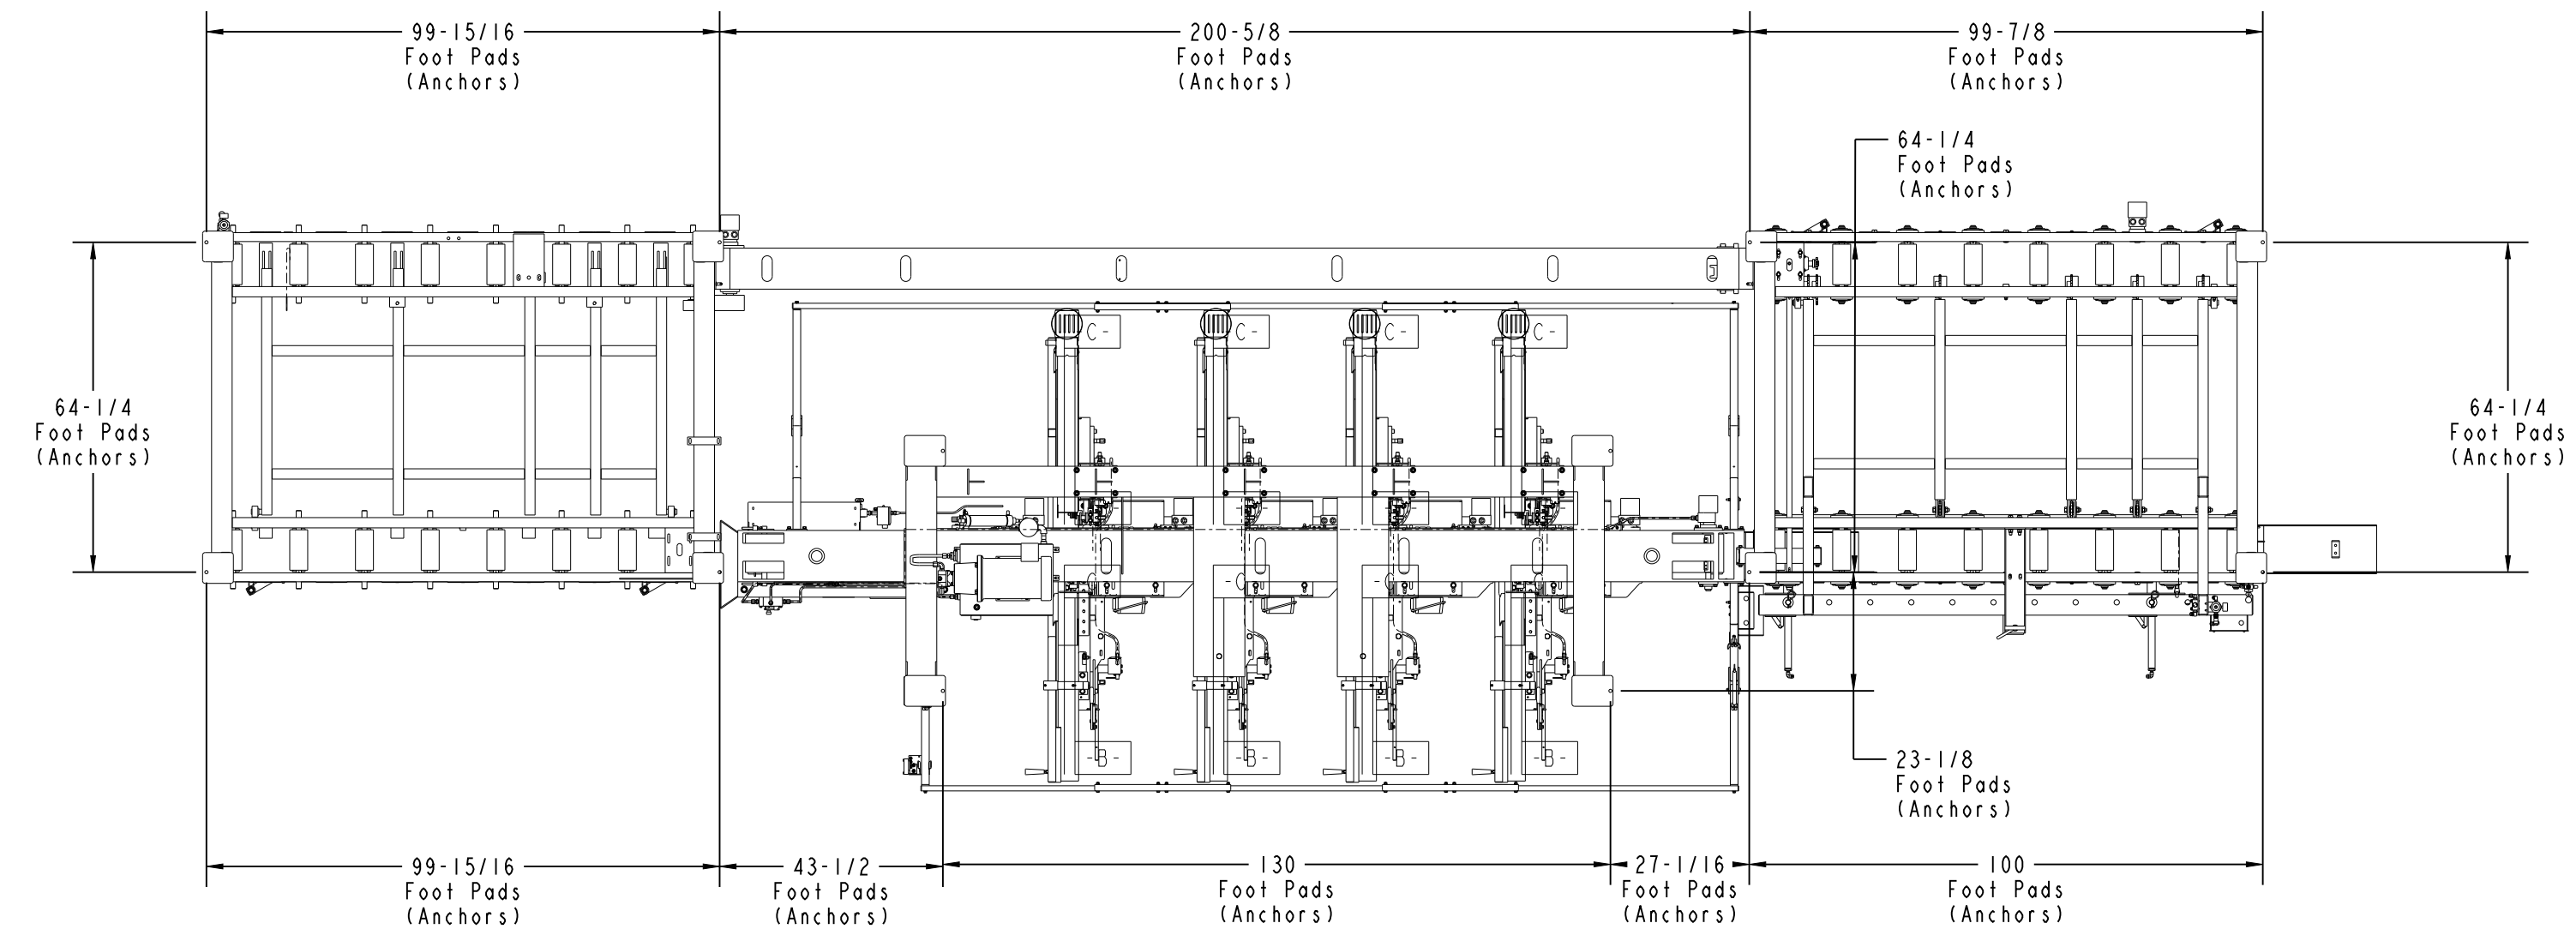

ITEM	PART NUMBER	DESCRIPTION	QTY
1	HR1000EC25-4	Horizontal Resaw, 1000 Series 4 Head	1
2	M48	Merry-Go-Round, 3-Head MH	1

HR1000EC25-4

Kicker Table

Transfer Table

**TOLERANCES UNLESS NOTED**

.... ± .005  
 ... ± .010  
 ... ± .015  
 HOLES ± .010  
 FRACT ± .002  
 ANGLE ± 1/2°  
 GRIND ± .002

ITEM	PART NUMBER	DESCRIPTION	QTY
1	HR1000EC25-4	Horizontal Resaw, 1000 Series 4 Head	1
2	M48	Merry-Go-Round, 3-Head MH	1

**TOLERANCES UNLESS NOTED**

xxx ± .005  
 xx ± .010  
 HOLES ± .010  
 FRACT ± .002  
 ANGLE ± 1/2°  
 BRIND ± .010

DESCRIPTION: Merry-Go-Round, HR1000EC25-4  
 NUMBER: HR1000EC25-4 M48