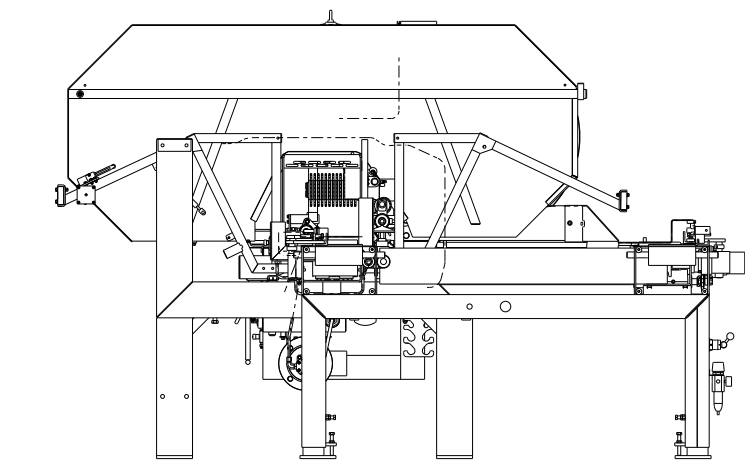

ITEM	PART NUMBER	DESCRIPTION	QTY
1	HR1000EC25-4	Horizontal Resaw, 1000 Series 4 Head	1
2	M48	Merry-Go-Round, 3-Head MH	1

HR1000EC25-4

Kicker Table

Transfer Table

**TOLERANCES UNLESS NOTED**

.... ± .005  
 ... ± .010  
 ... ± .015  
 HOLES ± .010  
 FRACT ± .002  
 ANGLE ± 1/2°  
 GRIND ± .002

8180 W. 10th, Indianapolis, IN 46214-2400 (317) 271-1542  
 8829 East State Rd. 46, Greensburg, IN 47240-7449 (812) 663-5257

**Wood-Mizer Products, Inc.**

DESCRIPTION	SHEET	SCALE	DATE	DESIGNED	DRAWN	CHECKED	NUMBER	REVISION
Merry-Go-Round, HR1000EC25-4	1 of 2	0.094	09-Nov-22		MB		HR1000EC25-4 M48	1

ITEM	PART NUMBER	DESCRIPTION	QTY
1	HR1000EC25-4	Horizontal Resaw, 1000 Series 4 Head	1
2	M48	Merry-Go-Round, 3-Head MH	1

**TOLERANCES UNLESS NOTED**

xxx ± .005  
 xx ± .010  
 HOLES ± .010  
 FRACT ± .002  
 ANGLE ± 1/2°  
 BRIND ± .010

DESCRIPTION: Merry-Go-Round, HR1000EC25-4  
 NUMBER: HR1000EC25-4 M48