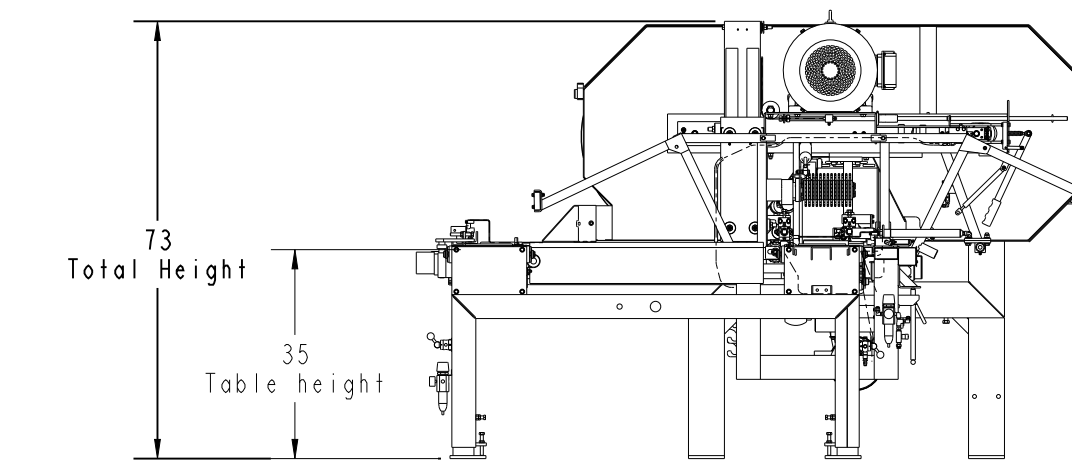

ITEM	PART NUMBER	DESCRIPTION	QTY
1	HR1000EC25-4	Horizontal Resaw, 1000 Series 4 Head	1
2	M48	Merry-Go-Round, 3-Head MH	1

HR1000EC25-4

Kicker Table

Transfer Table

**TOLERANCES UNLESS NOTED**

.... ± .005  
 ... ± .010  
 ... ± .015  
 HOLES ± .010  
 FRACT ± .002  
 ANGLE ± 1/2°  
 GRIND ± .002

ITEM	PART NUMBER	DESCRIPTION	QTY
1	HR1000EC25-4	Horizontal Resaw, 1000 Series 4 Head	1
2	M48	Merry-Go-Round, 3-Head MH	1

**TOLERANCES UNLESS NOTED**

xxx ± .005  
 xx ± .010  
 HOLES ± .010  
 FRACT ± .002  
 ANGLE ± 1/2°  
 BRIND ± .010

DESCRIPTION: Merry-Go-Round, HR1000EC25-4  
 NUMBER: HR1000EC25-4 M48