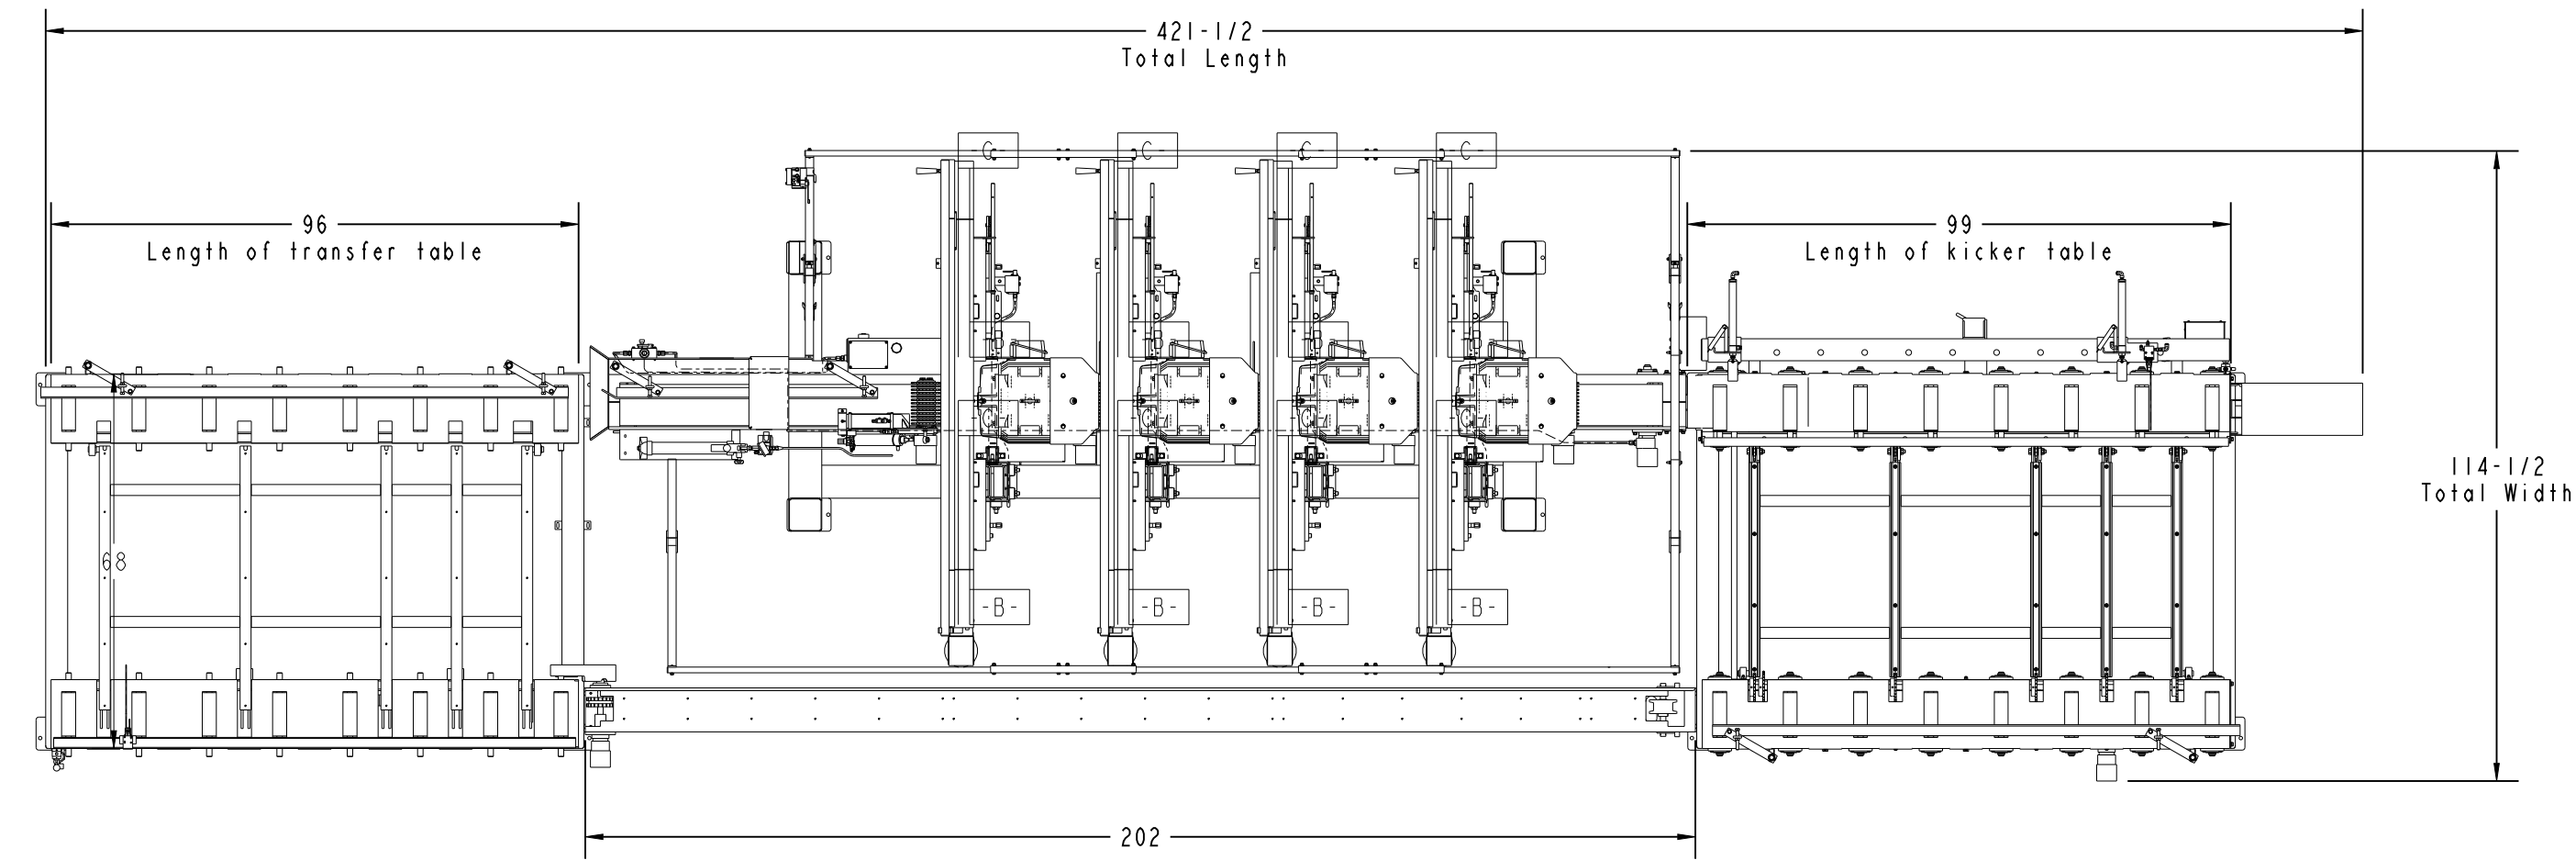

ITEM	PART NUMBER	DESCRIPTION	QTY
1	HR1000EC25-4	Horizontal Resaw, 1000 Series 4 Head	1
2	M48	Merry-Go-Round, 3-Head MH	1

HR1000EC25-4

Kicker Table

Transfer Table

**TOLERANCES UNLESS NOTED**

.... ± .005  
 ... ± .010  
 ... ± .015  
 HOLES ± .010  
 FRACT ± .002  
 ANGLE ± 1/2°  
 GRIND ± .002

ITEM	PART NUMBER	DESCRIPTION	QTY
1	HR1000EC25-4	Horizontal Resaw, 1000 Series 4 Head	1
2	M48	Merry-Go-Round, 3-Head MH	1

**TOLERANCES UNLESS NOTED**

xxx ± .005  
 xx ± .010  
 HOLES ± .010  
 FRACT ± .002  
 ANGLE ± 1/2°  
 BRIND ± .010