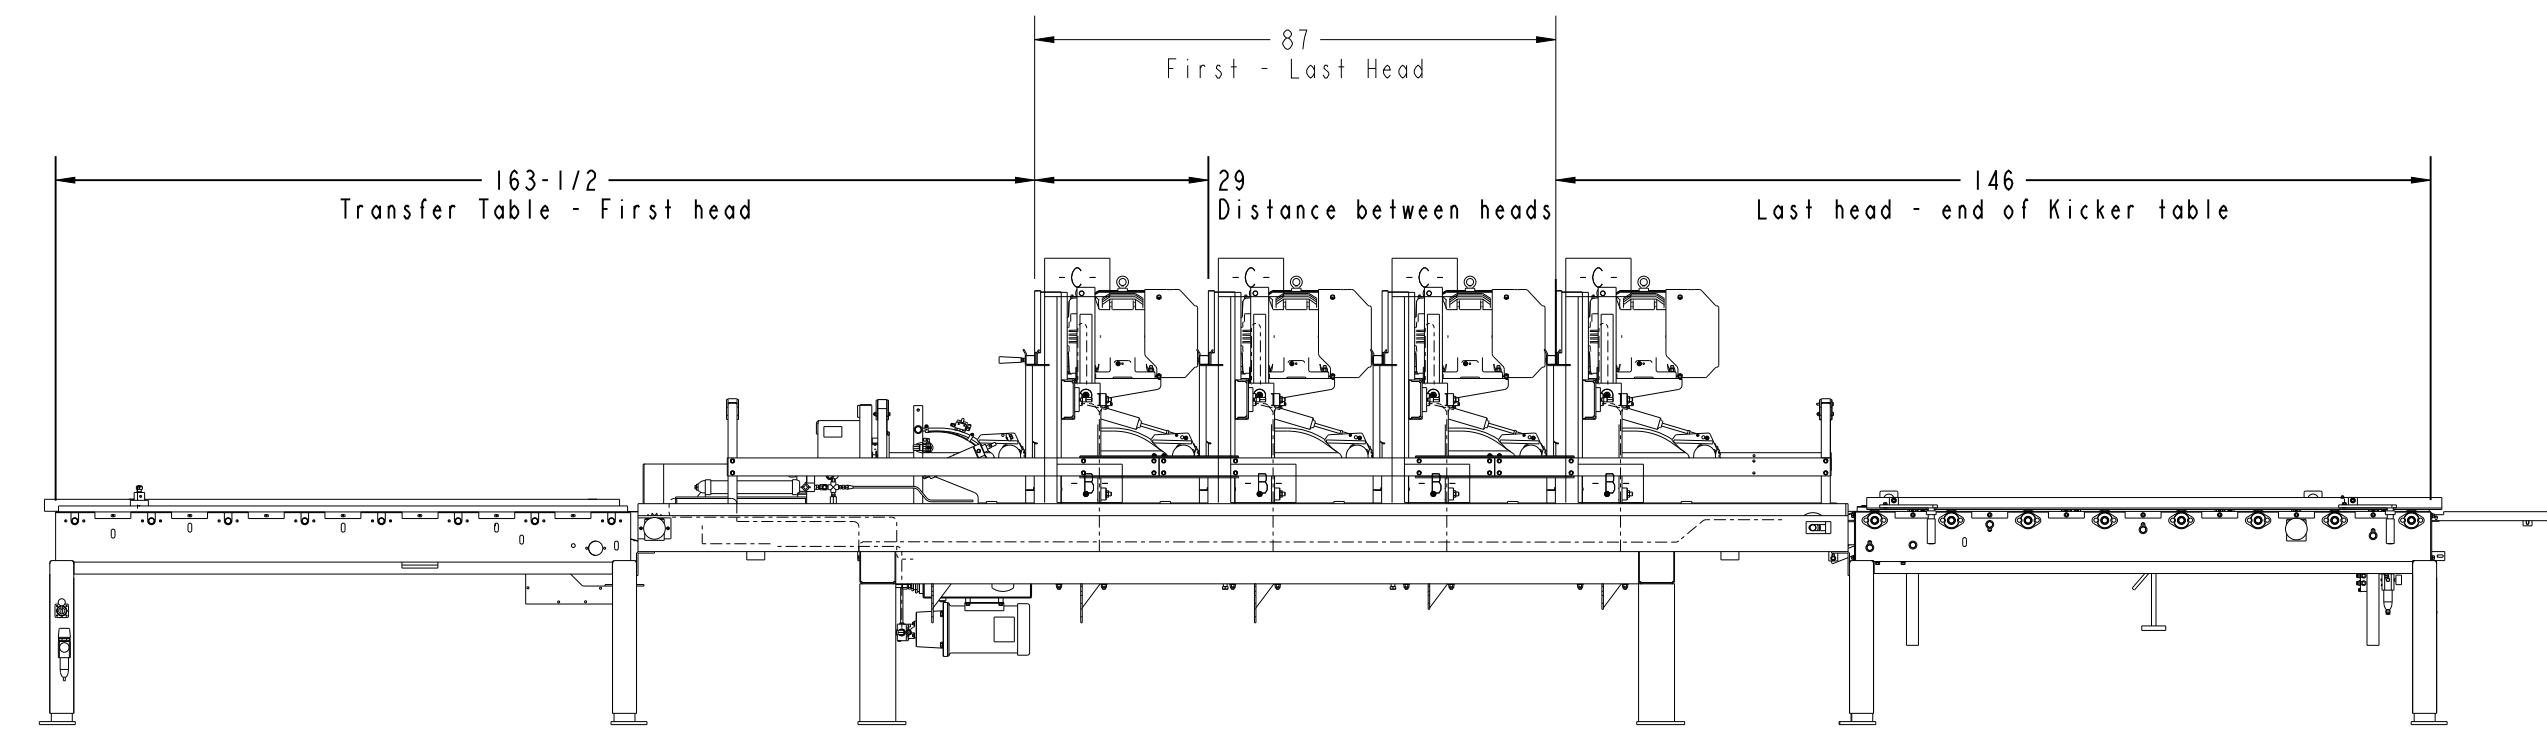

ITEM	PART NUMBER	DESCRIPTION	QTY
1	HR1000EC25-4	Horizontal Resaw, 1000 Series 4 Head	1
2	M48	Merry-Go-Round, 3-Head MH	1

HR1000EC25-4

Kicker Table

Transfer Table

**TOLERANCES UNLESS NOTED**

.... ± .005  
 ... ± .010  
 ... ± .015  
 HOLES ± .010  
 FRACT ± .002  
 ANGLE ± 1/2°  
 GRIND ± .002

ITEM	PART NUMBER	DESCRIPTION	QTY
1	HR1000EC25-4	Horizontal Resaw, 1000 Series 4 Head	1
2	M48	Merry-Go-Round, 3-Head MH	1

**TOLERANCES UNLESS NOTED**

xxx ± .005  
 xx ± .010  
 HOLES ± .010  
 FRACT ± .002  
 ANGLE ± 1/2°  
 BRIND ± .010