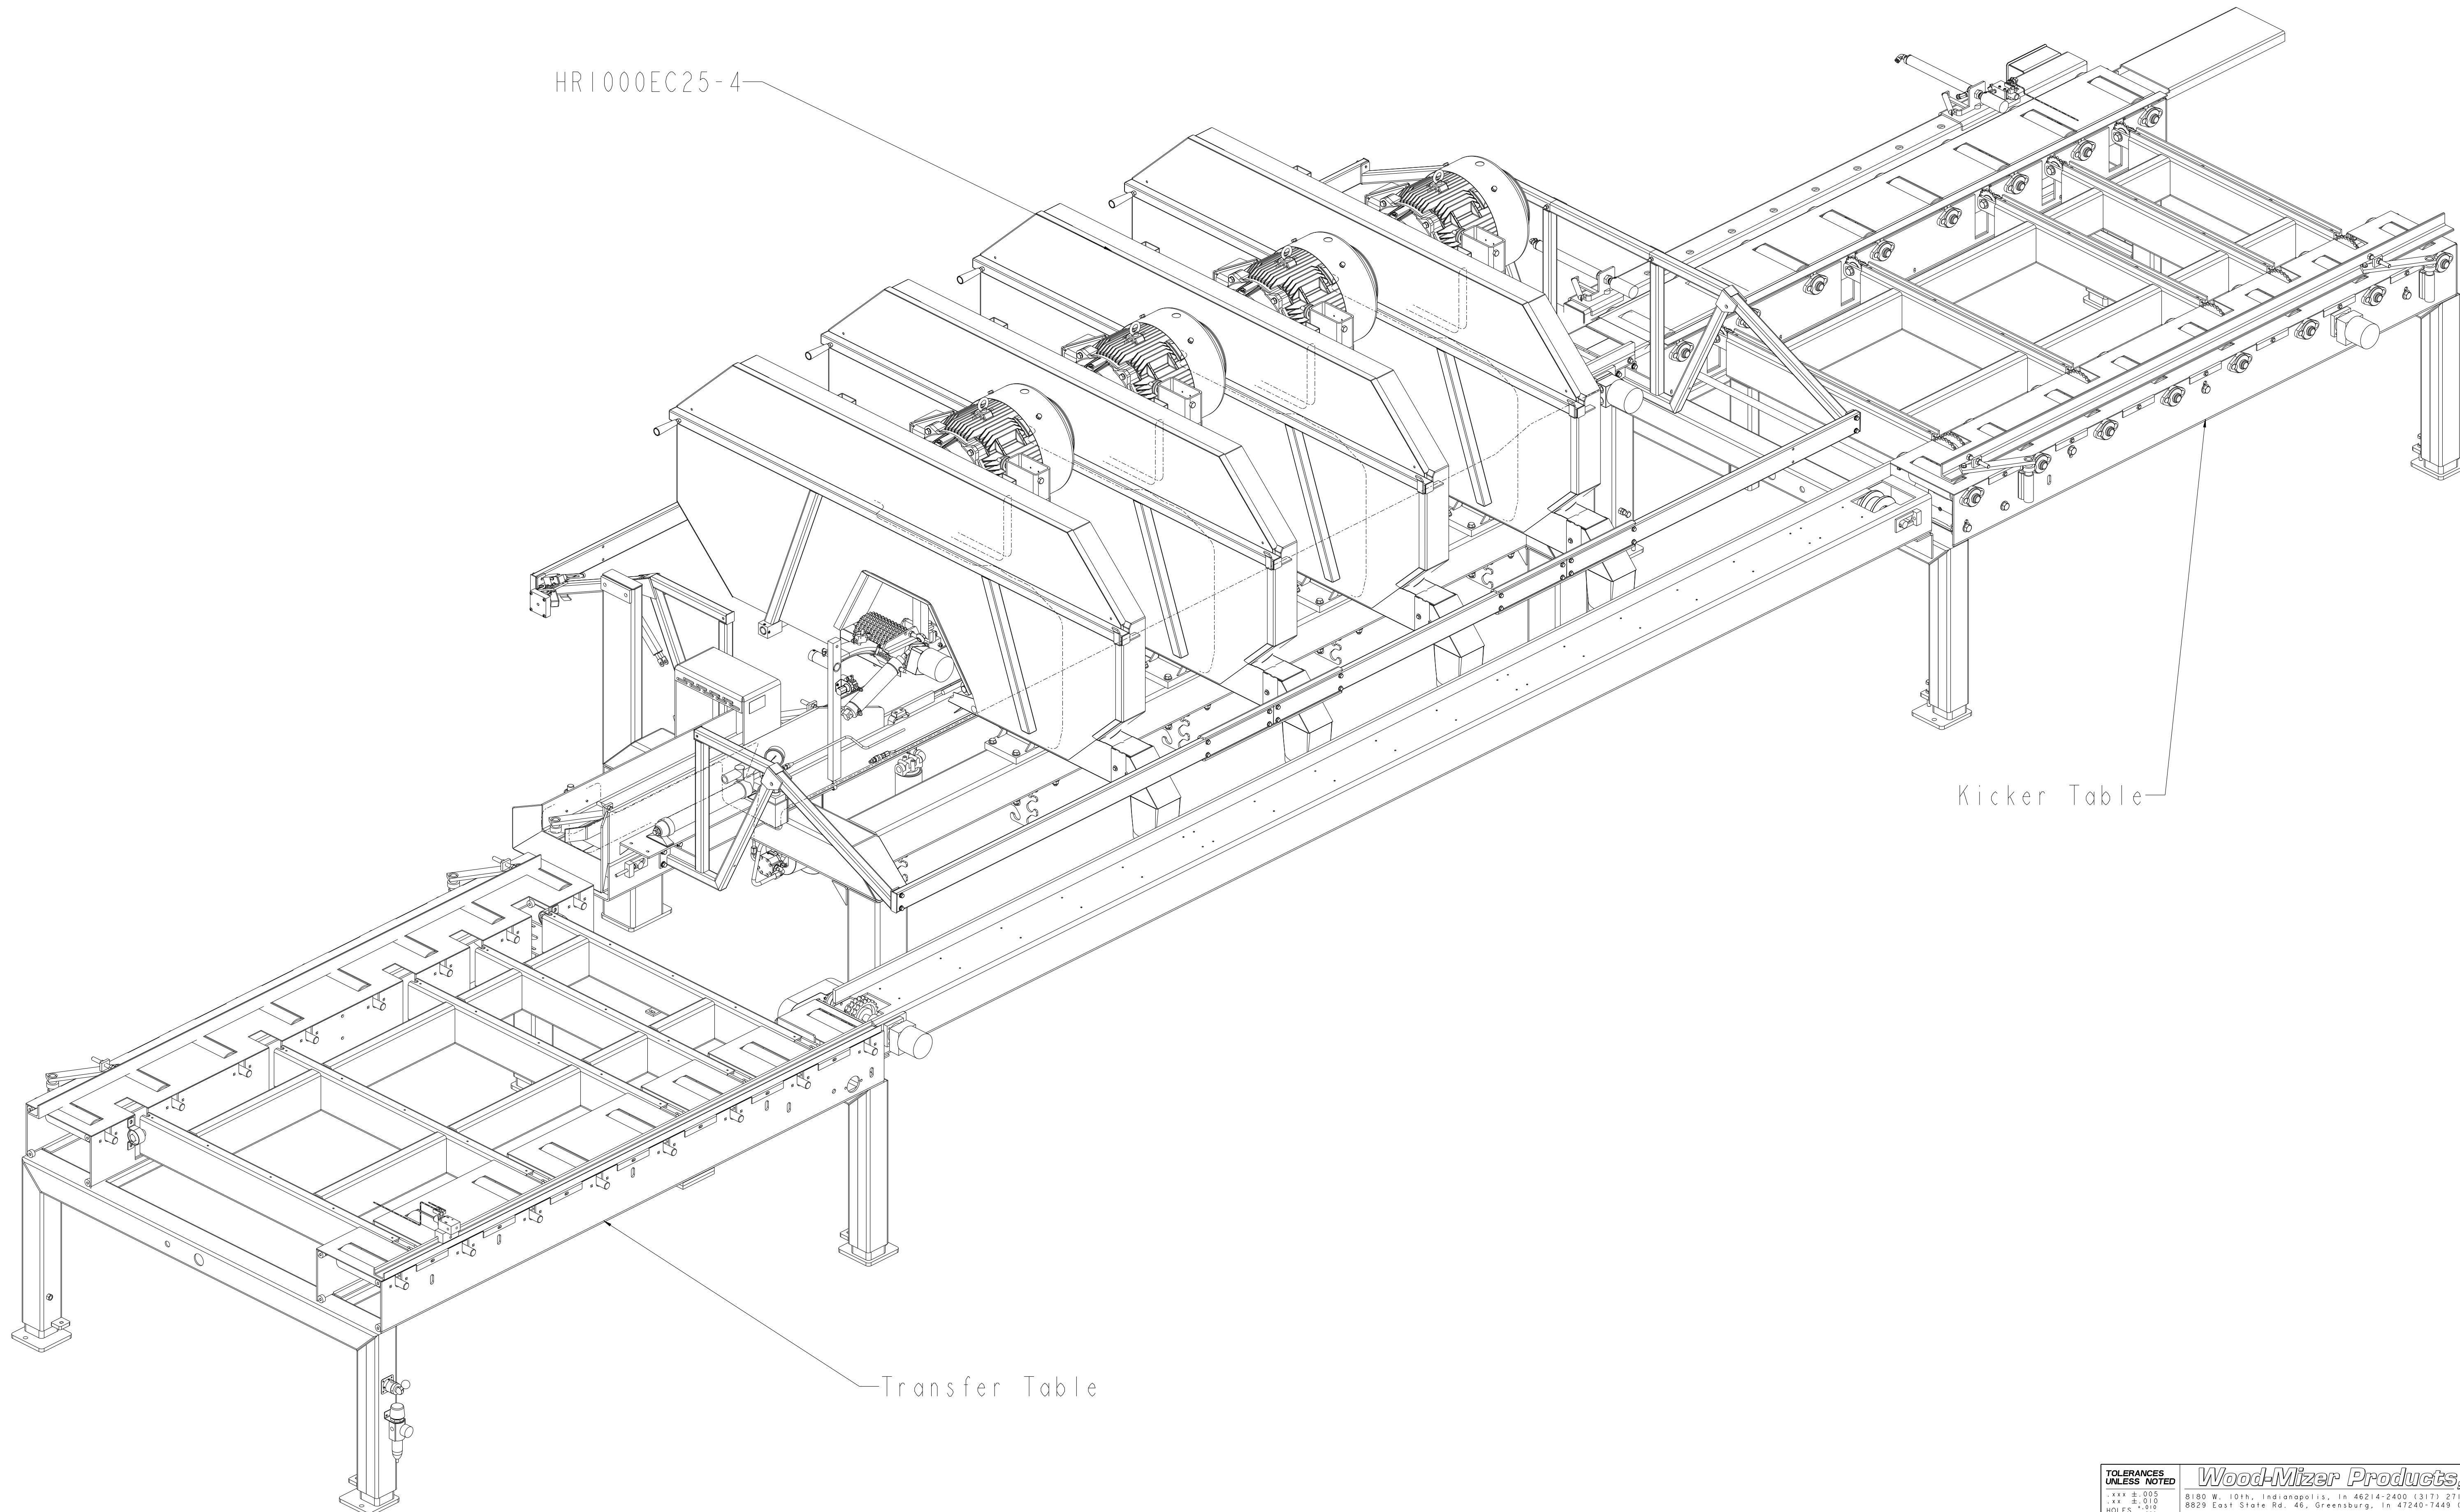

ITEM	PART NUMBER	DESCRIPTION	QTY
1	HR1000EC25-4	Horizontal Resaw, 1000 Series 4 Head	1
2	M48	Merry-Go-Round, 3-Head MH	1

HR1000EC25-4

Kicker Table

Transfer Table

**TOLERANCES UNLESS NOTED**

.... ± .005  
 ... ± .010  
 ... ± .015  
 HOLES ± .010  
 FRACT ± .002  
 ANGLE ± 1/2°  
 GRIND ± .002

8180 W. 10th, Indianapolis, IN 46214-2400 (317) 271-1542  
 8829 East State Rd. 46, Greensburg, IN 47240-7449 (812) 663-5257

**Wood-Mizer Products, Inc.**

DESCRIPTION	SHEET	SCALE	DATE	DESIGNED	DRAWN	CHECKED	NUMBER	REVISION
Merry-Go-Round, HR1000EC25-4	1 of 2	0.094	09-Nov-22		MB		HR1000EC25-4 M48	1

ITEM	PART NUMBER	DESCRIPTION	QTY
1	HR1000EC25-4	Horizontal Resaw, 1000 Series 4 Head	1
2	M48	Merry-Go-Round, 3-Head MH	1

**TOLERANCES UNLESS NOTED**

xxx ± .005  
 xx ± .010  
 HOLES ± .010  
 FRACT ± .002  
 ANGLE ± 1/2°  
 BRIND ± .010

DESCRIPTION: Merry-Go-Round, HR1000EC25-4  
 NUMBER: HR1000EC25-4 M48