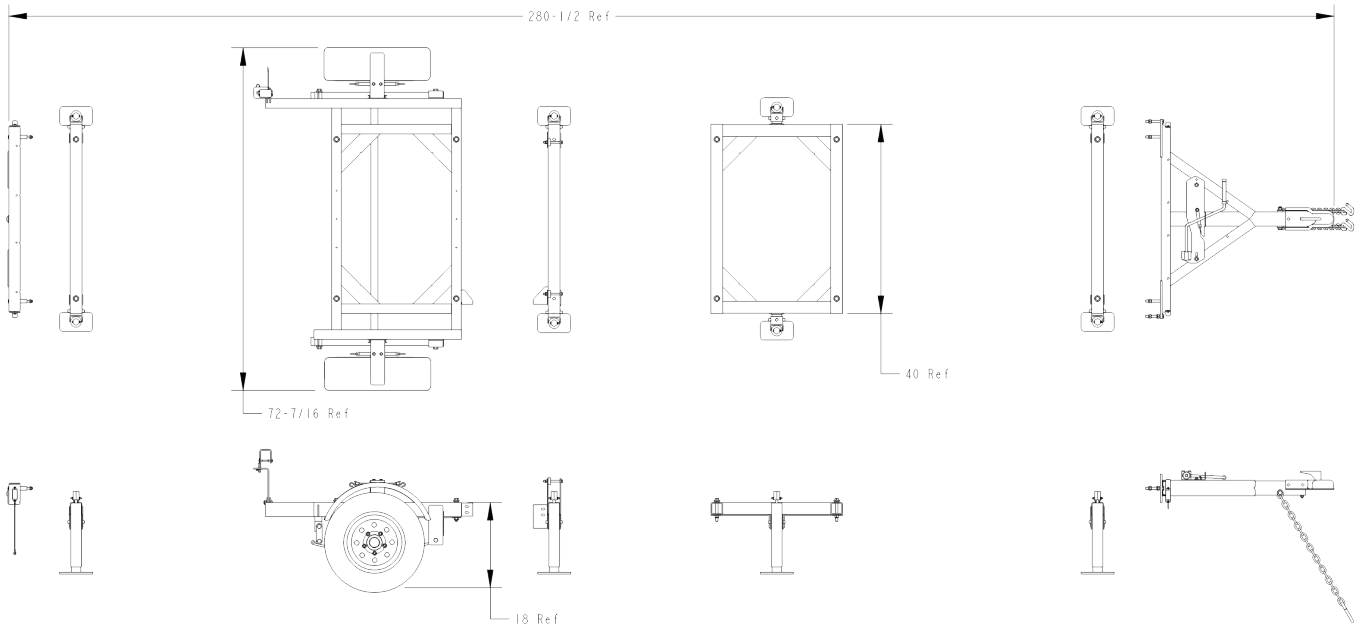

LT15Wide Trailer Dimensions

LT15WT-D

TOLERANCES UNLESS NOTED		Wood-Mizer Products, Inc.			
XXXX ± .005	8180 W. 10th, Indianapolis, In 46214-2400 (317) 271-1542				
XX ± .010	8923 East State Rd. 46, Greensburg, In 47240-7449 (812) 663-5257				
HOLES - .009		SHEET	SCALE	DATE	DESIGNED
FRACT 1/32		2 of 2	0.050	1/27/20	SNW
ANGLE ± 1/2°					SNW
GRIND - .06					DAF
DESCRIPTION	NUMBER	REVISION			
Assy, LT15 Wide Trailer	123084	D			