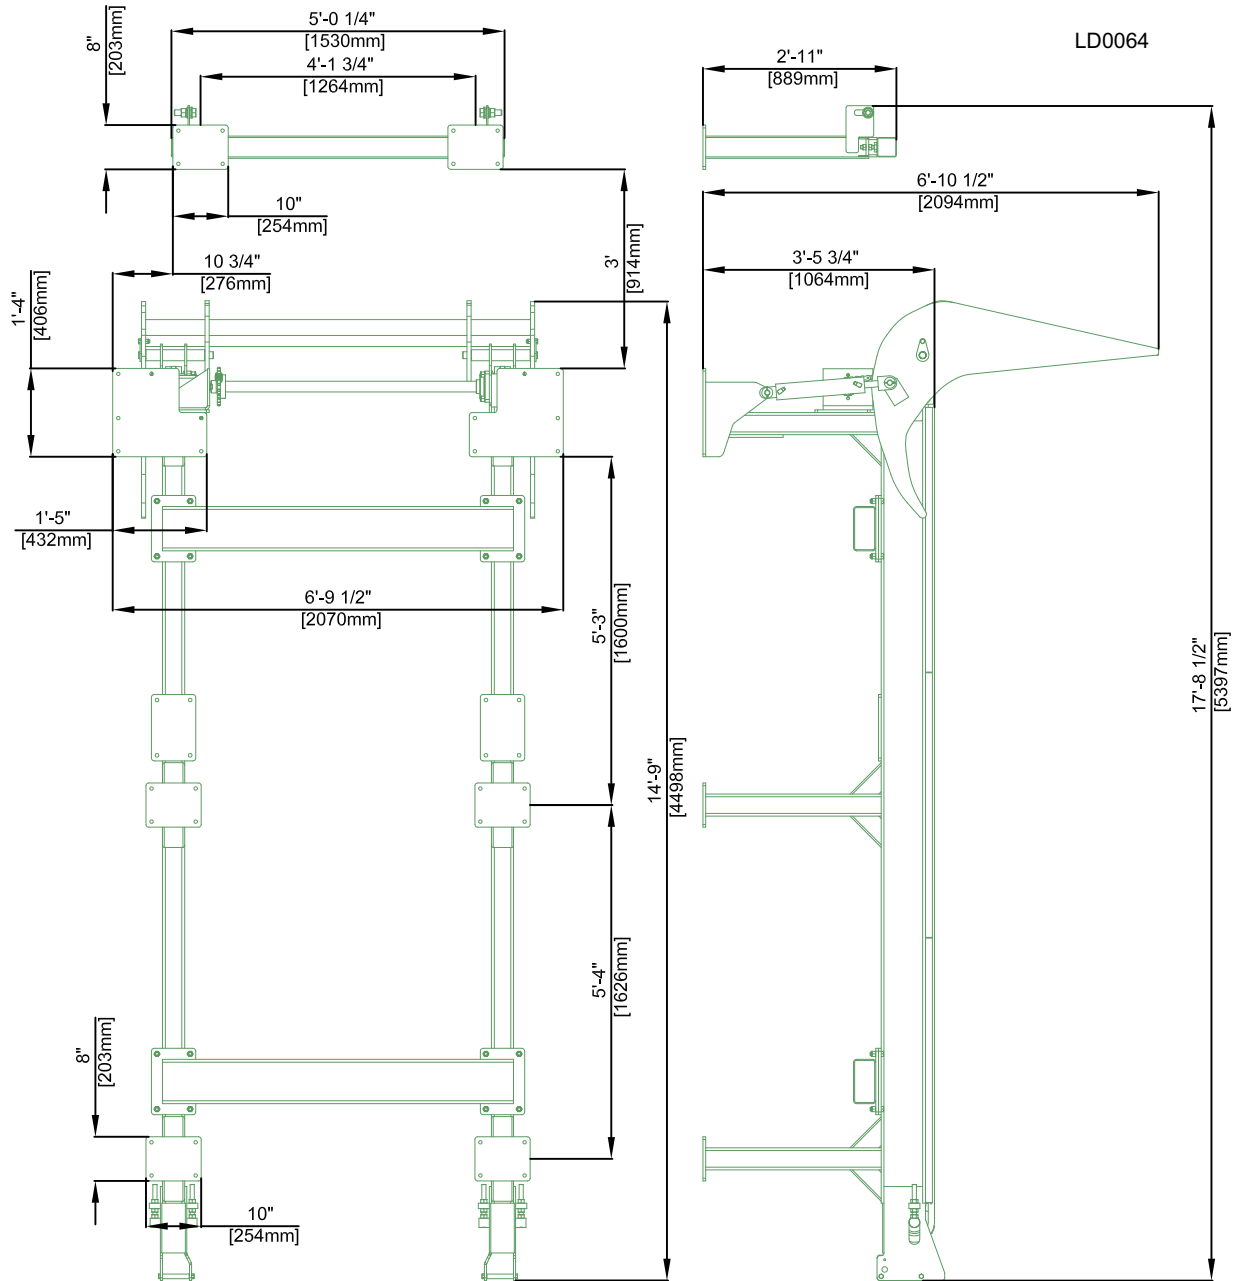

## Operation & Setup

Overall Dimensions (Rev. B1.00+)

See Figure 2-3. The overall dimensions of the 12-Foot Log Infeed Deck (LD12-1) are shown below. Use the LD12-1 for LT300, WM3000 and WM3500 model sawmills.

## Operation & Setup

Overall Dimensions (Rev. B1.00+)

See Figure 2-5. The overall dimensions of the 20-Foot Log Infeed Deck (LD20-1) are shown. Use the LD20-1 for LT300, WM3000 and WM3500 model sawmills.

## Operation & Setup

Overall Dimensions (Rev. A1.00 - A2.03)

See Figure 2-7. The overall dimensions of the 12-Foot Log Infeed Deck (LD12-1) are shown below. Use the LD12-1 for LT300, WM3000 and WM3500 model sawmills.