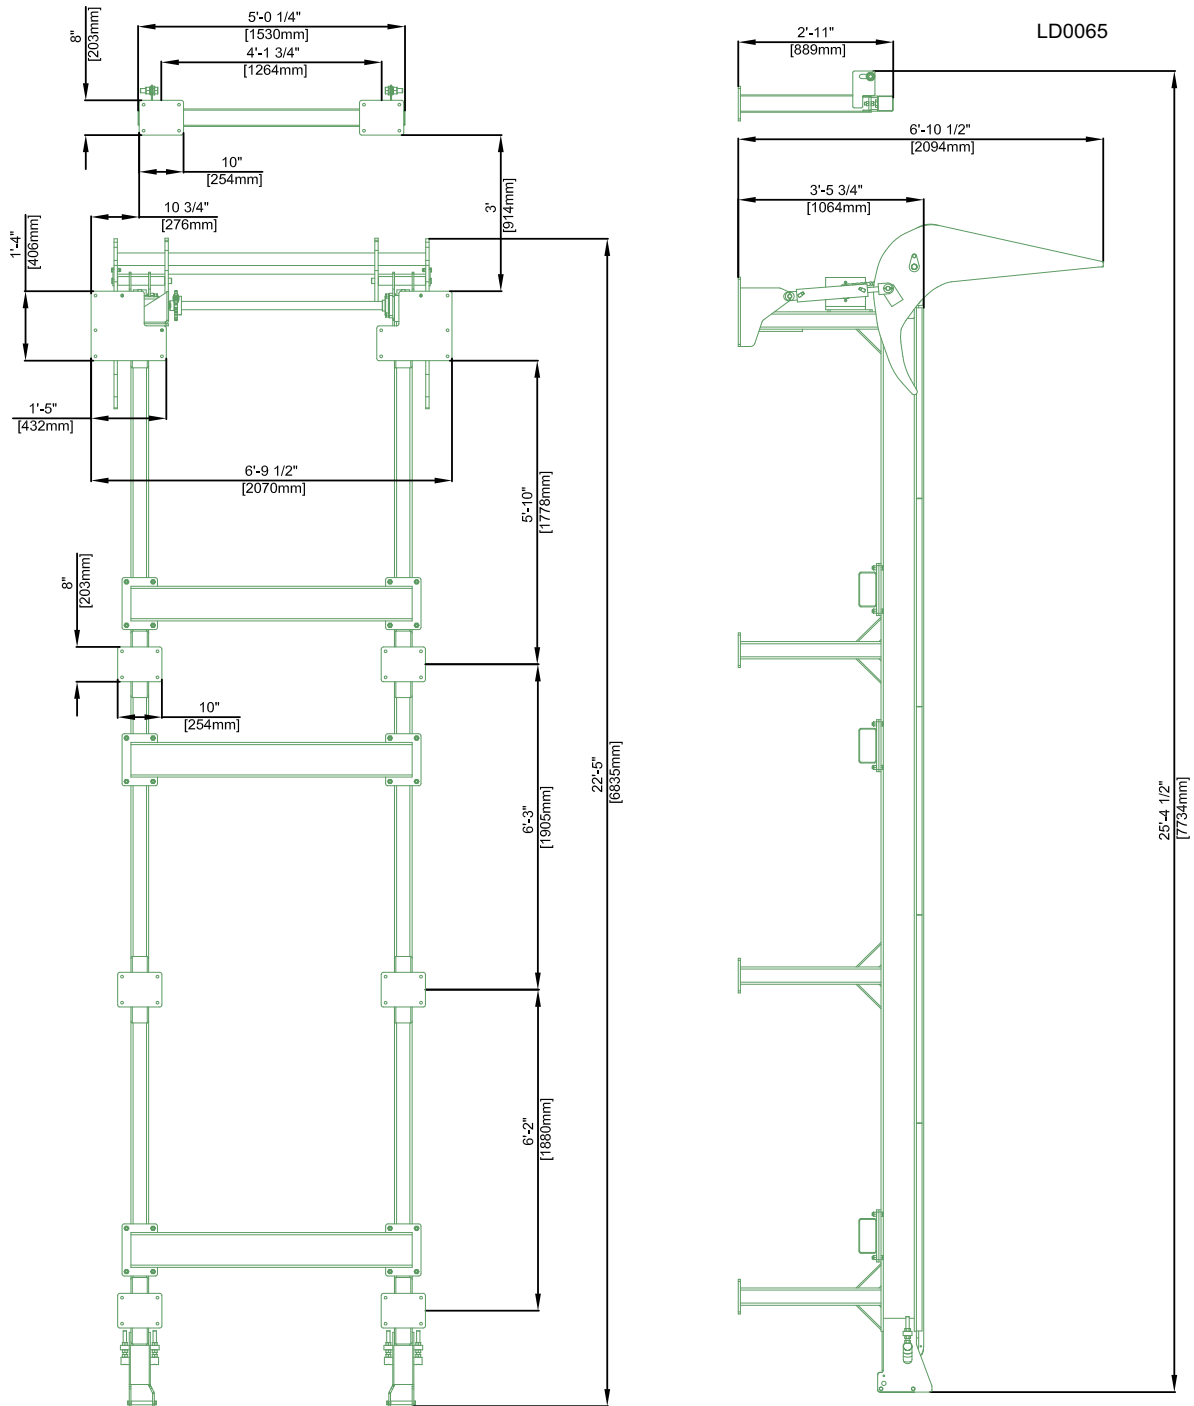

## Operation & Setup

Overall Dimensions (Rev. B1.00+)

See Figure 2-3. The overall dimensions of the 12-Foot Log Infeed Deck (LD12-1) are shown below. Use the LD12-1 for LT300, WM3000 and WM3500 model sawmills.

## Operation & Setup

Overall Dimensions (Rev. B1.00+)

See Figure 2-5. The overall dimensions of the 20-Foot Log Infeed Deck (LD20-1) are shown. Use the LD20-1 for LT300, WM3000 and WM3500 model sawmills.