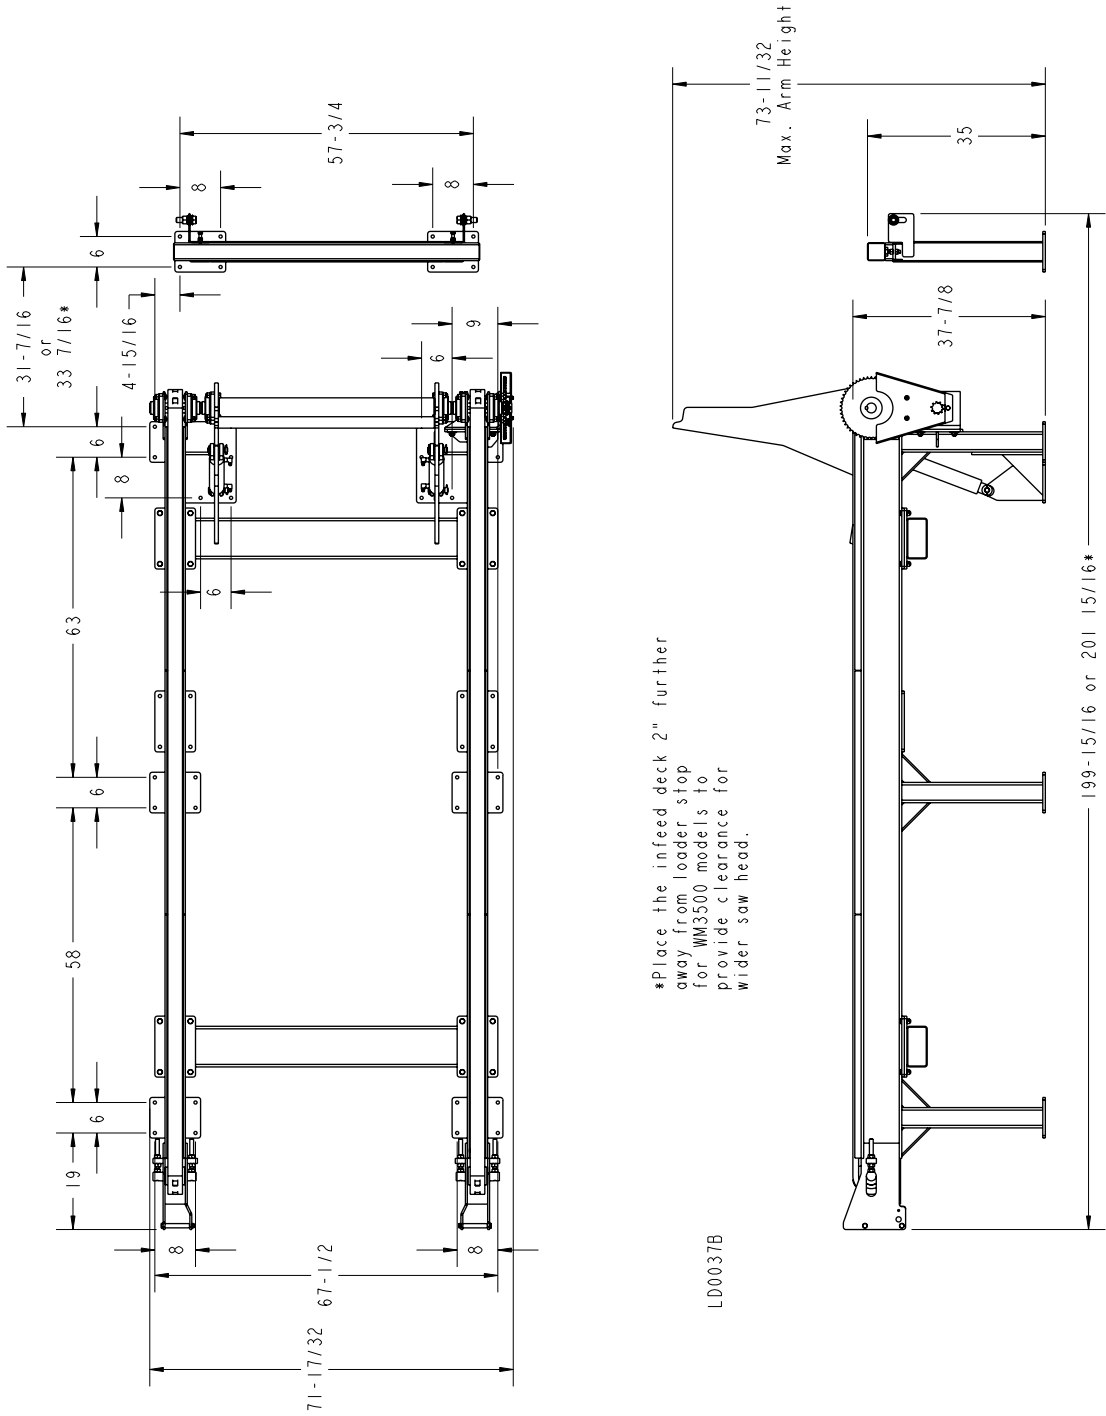

## Operation & Setup

Overall Dimensions (Rev. B1.00+)

See Figure 2-3. The overall dimensions of the 12-Foot Log Infeed Deck (LD12-1) are shown below. Use the LD12-1 for LT300, WM3000 and WM3500 model sawmills.

## Operation & Setup

Overall Dimensions (Rev. B1.00+)

See Figure 2-5. The overall dimensions of the 20-Foot Log Infeed Deck (LD20-1) are shown. Use the LD20-1 for LT300, WM3000 and WM3500 model sawmills.

## Operation & Setup

Overall Dimensions (Rev. A1.00 - A2.03)

See Figure 2-7. The overall dimensions of the 12-Foot Log Infeed Deck (LD12-1) are shown below. Use the LD12-1 for LT300, WM3000 and WM3500 model sawmills.