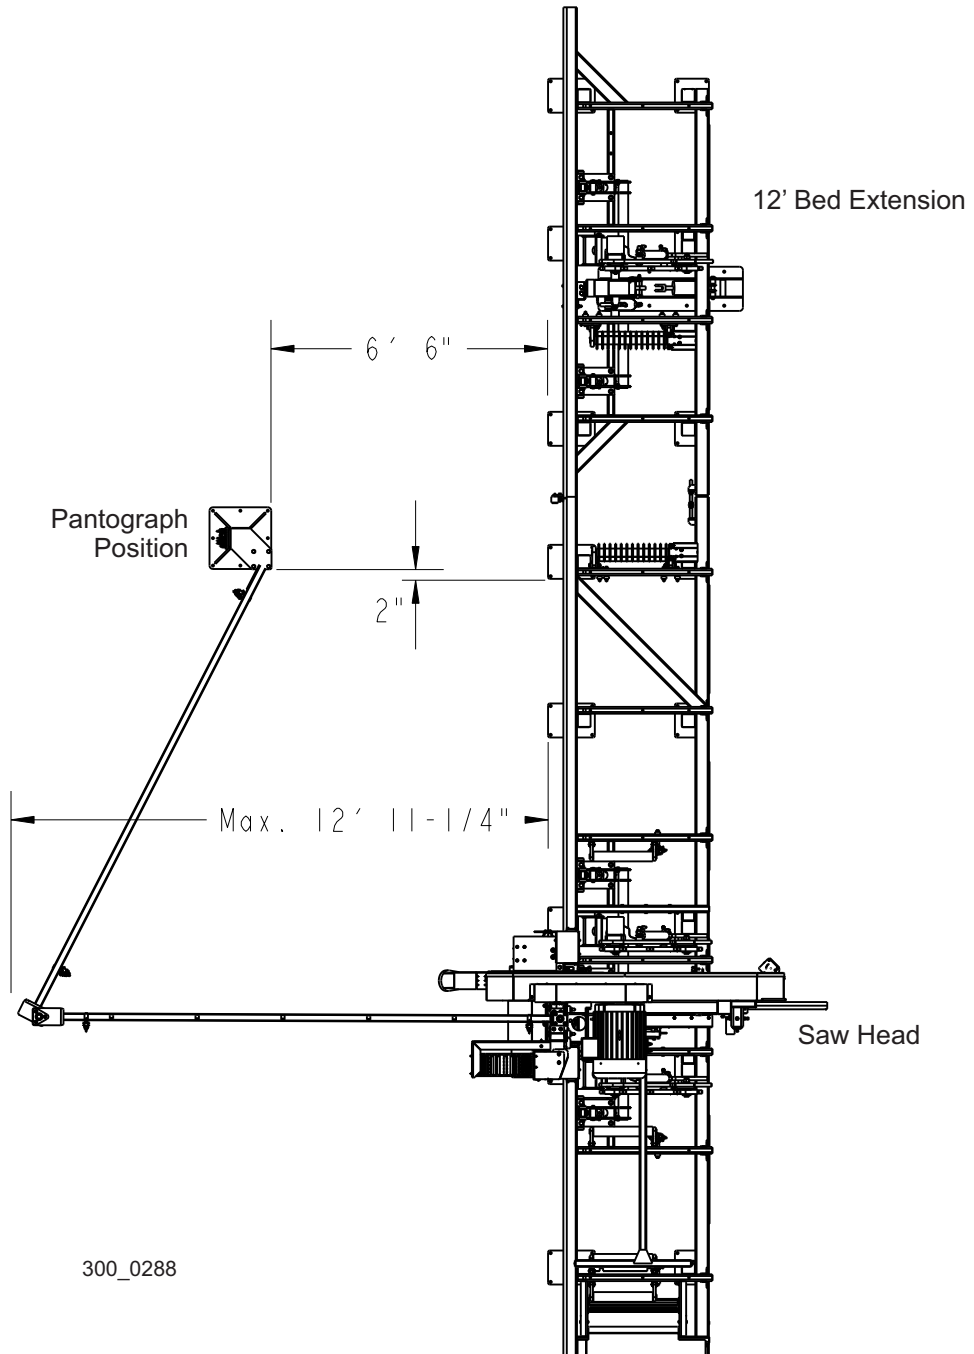

Operator Station

12' Bed Extension

Pantograph Position

6' 6"

2"

Max. 12' 11-1/4"

Saw Head

300_0288