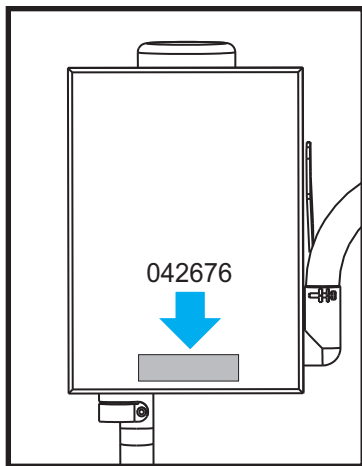

042676
↓

042676 Decal, Cab Voltage
(Located on Disconnect Switch inside Cab)

068208