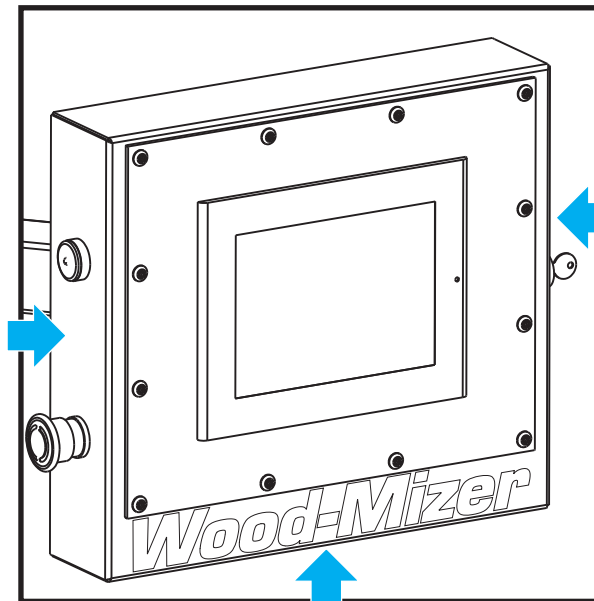

## WM4000 Decal Placement Guide

**Wood-Mizer** ← 076274

076274 Decal, 40" Black Wood-Mizer Logo

042676  
↓

042676 Decal, Cab Voltage  
(Located on Disconnect Switch inside Cab)

068208

065037

068209