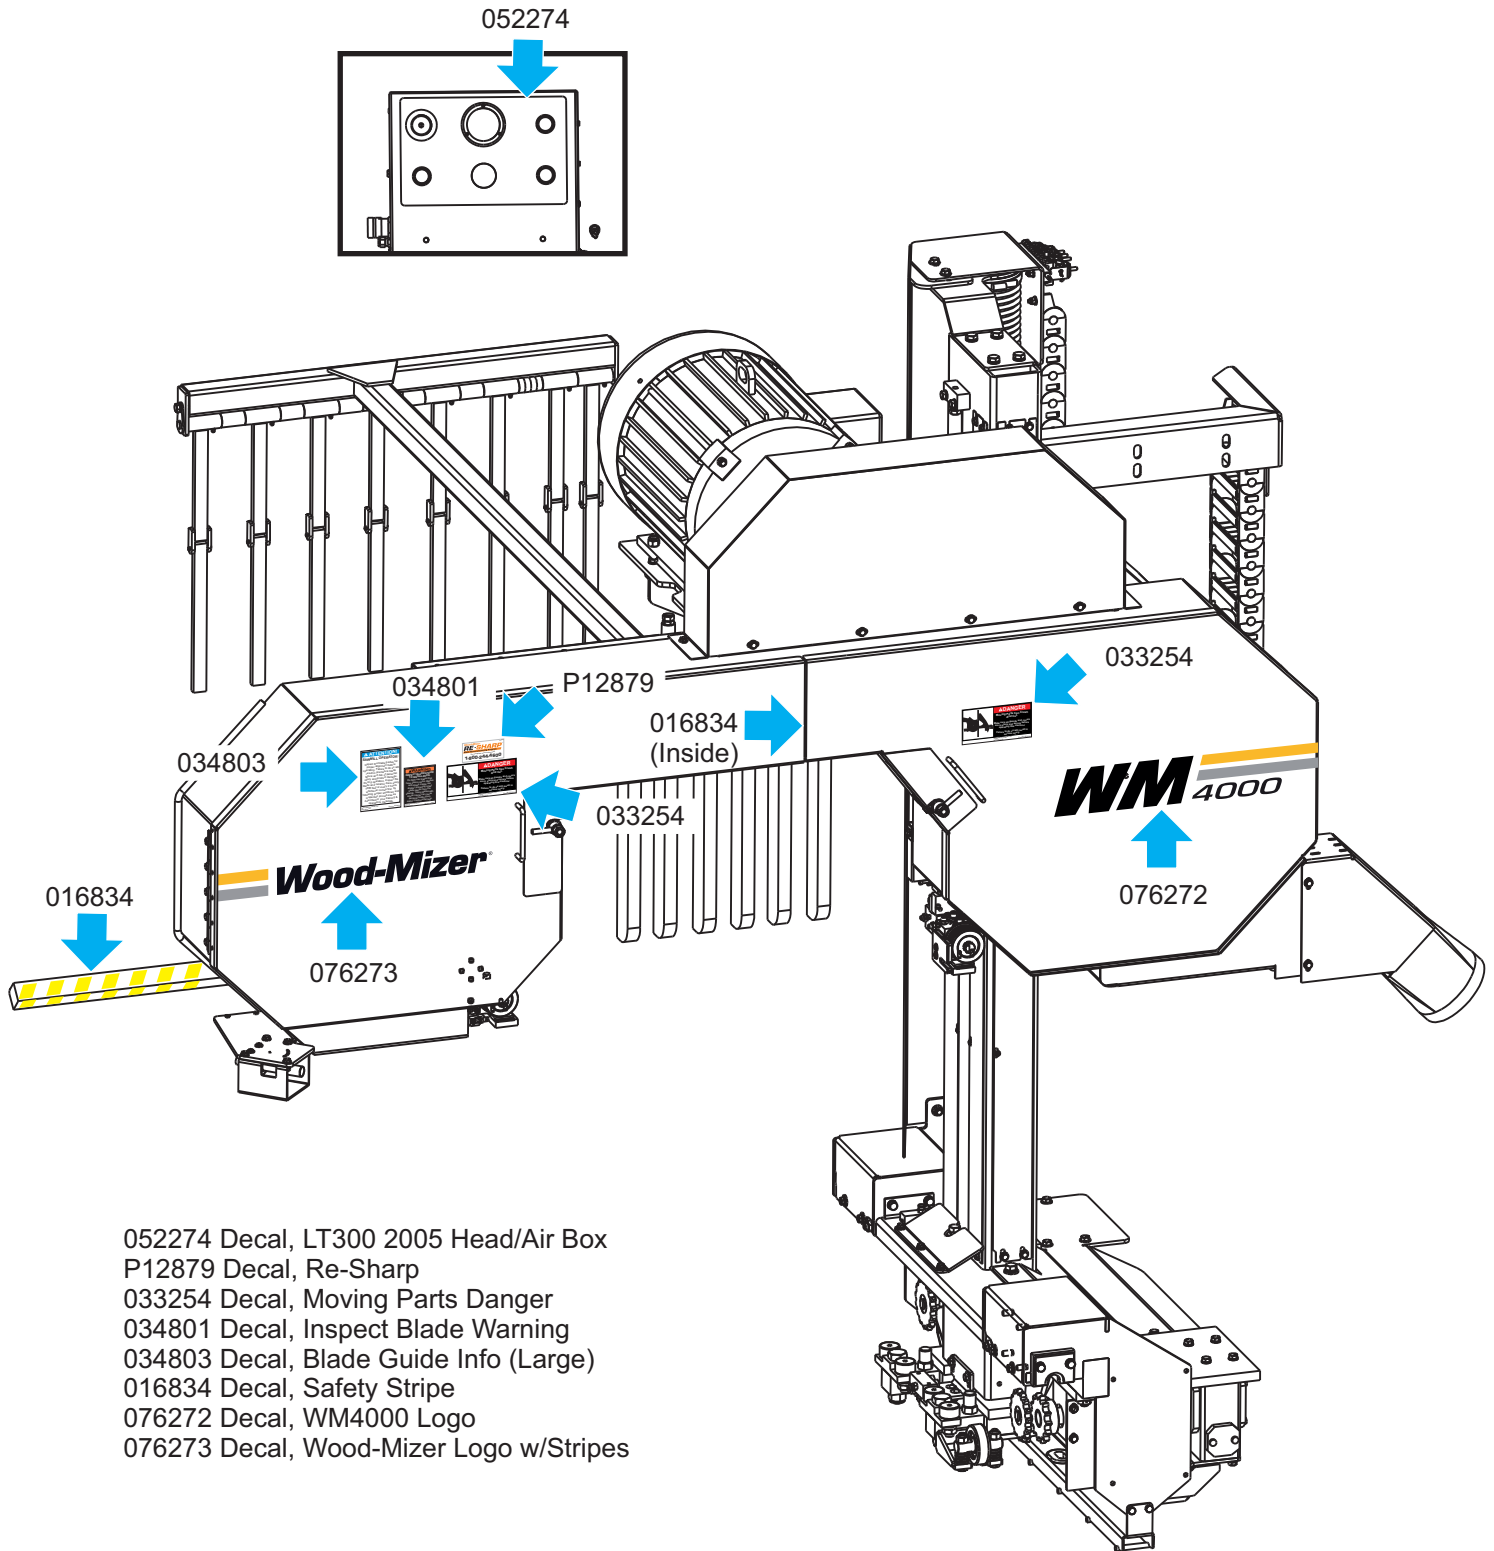

# WM4000 Decal Placement Guide

- 052274 Decal, LT300 2005 Head/Air Box
- P12879 Decal, Re-Sharp
- 033254 Decal, Moving Parts Danger
- 034801 Decal, Inspect Blade Warning
- 034803 Decal, Blade Guide Info (Large)
- 016834 Decal, Safety Stripe
- 076272 Decal, WM4000 Logo
- 076273 Decal, Wood-Mizer Logo w/Stripes

- S11753 Decal, Eye/Ear Protection Warning
- 042674 Decal, Transducer Adjustment Caution
- 074077 Decal, 27" White Wood-Mizer Logo
- 052287 Decal, Wood-Mizer Logo 10.25"
- S20097 Decal, Motor Direction
- S20038 Plate, Name
- 016834 Decal, Safety Stripe

## WM4000 Decal Placement Guide

S09851 Decal, Keep Away Danger  
S20038 Plate, Name

S20061 Decal, Electrical Hazard Danger  
076272 Decal, WM4000 Logo  
076273 Decal, Wood-Mizer Logo w/Stripes

## WM4000 Decal Placement Guide

**Wood-Mizer** ← 076274

076274 Decal, 40" Black Wood-Mizer Logo

042676  
↓

042676 Decal, Cab Voltage  
(Located on Disconnect Switch inside Cab)

068208

065037

068209