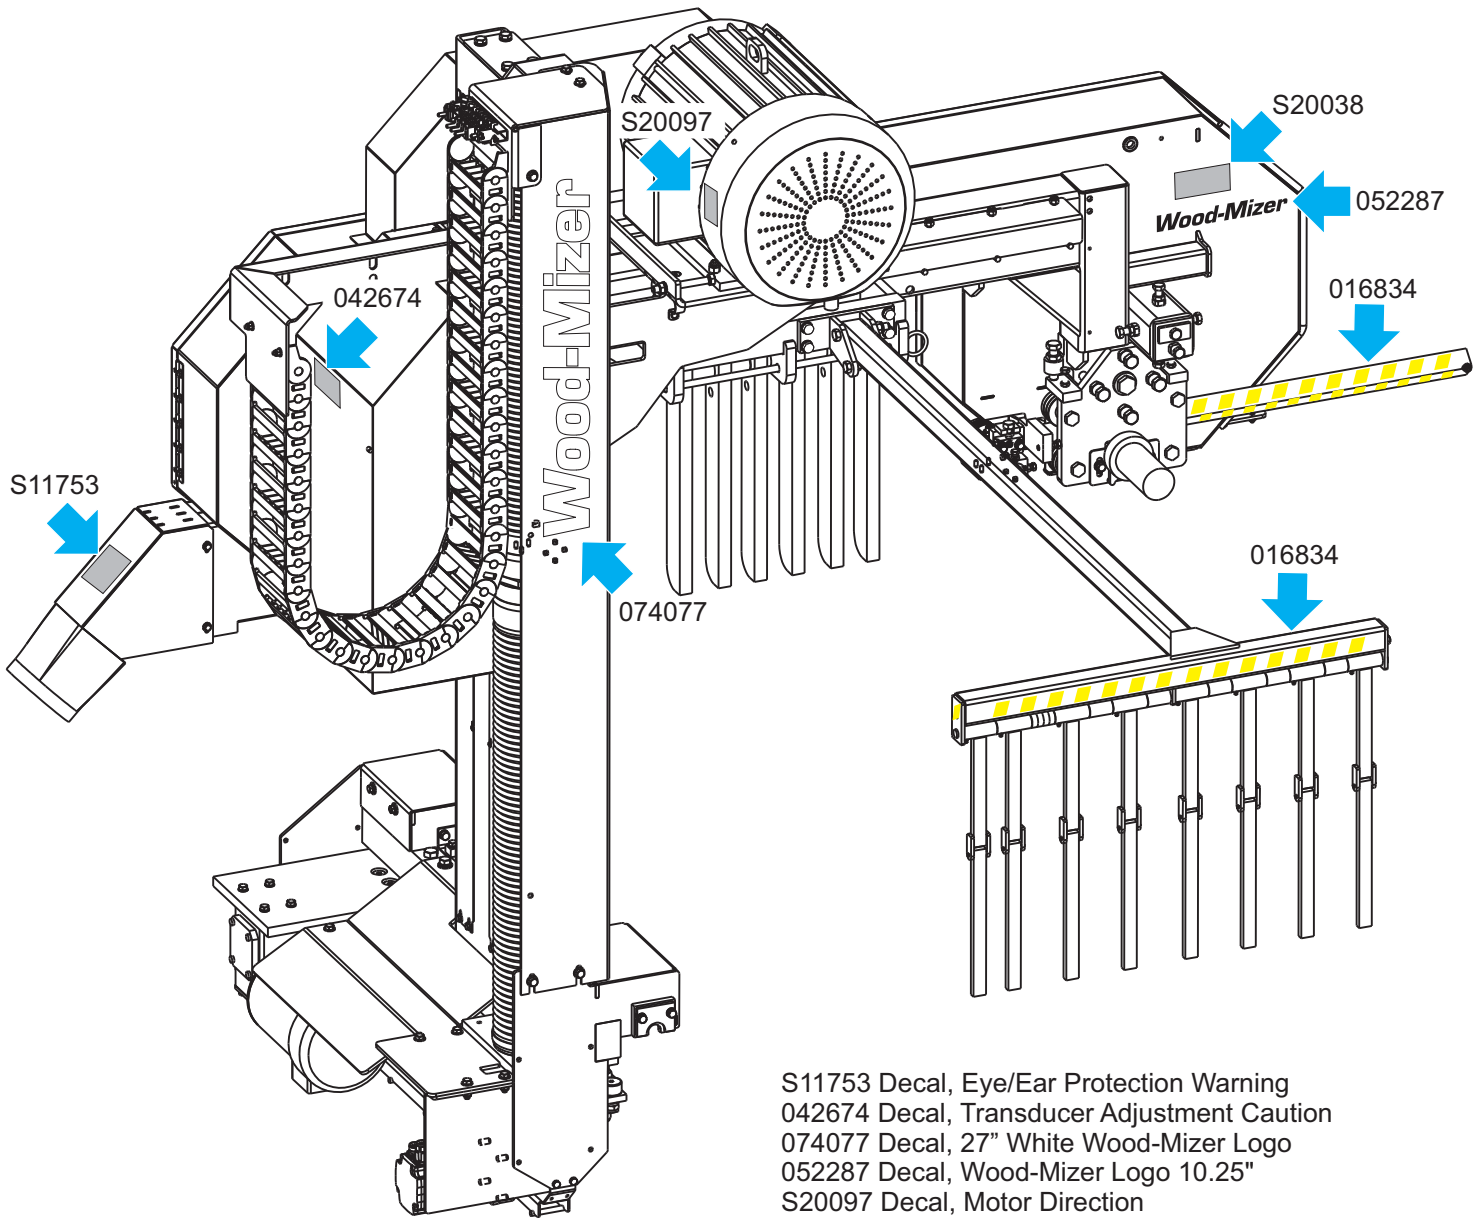

# WM4000 Decal Placement Guide

- 052274 Decal, LT300 2005 Head/Air Box
- P12879 Decal, Re-Sharp
- 033254 Decal, Moving Parts Danger
- 034801 Decal, Inspect Blade Warning
- 034803 Decal, Blade Guide Info (Large)
- 016834 Decal, Safety Stripe
- 076272 Decal, WM4000 Logo
- 076273 Decal, Wood-Mizer Logo w/Stripes

- S11753 Decal, Eye/Ear Protection Warning
- 042674 Decal, Transducer Adjustment Caution
- 074077 Decal, 27" White Wood-Mizer Logo
- 052287 Decal, Wood-Mizer Logo 10.25"
- S20097 Decal, Motor Direction
- S20038 Plate, Name
- 016834 Decal, Safety Stripe

## WM4000 Decal Placement Guide

S09851 Decal, Keep Away Danger  
S20038 Plate, Name

S20061 Decal, Electrical Hazard Danger  
076272 Decal, WM4000 Logo  
076273 Decal, Wood-Mizer Logo w/Stripes

## WM4000 Decal Placement Guide

**Wood-Mizer** ← 076274

076274 Decal, 40" Black Wood-Mizer Logo

042676  
↓

042676 Decal, Cab Voltage  
(Located on Disconnect Switch inside Cab)

068208

065037

068209