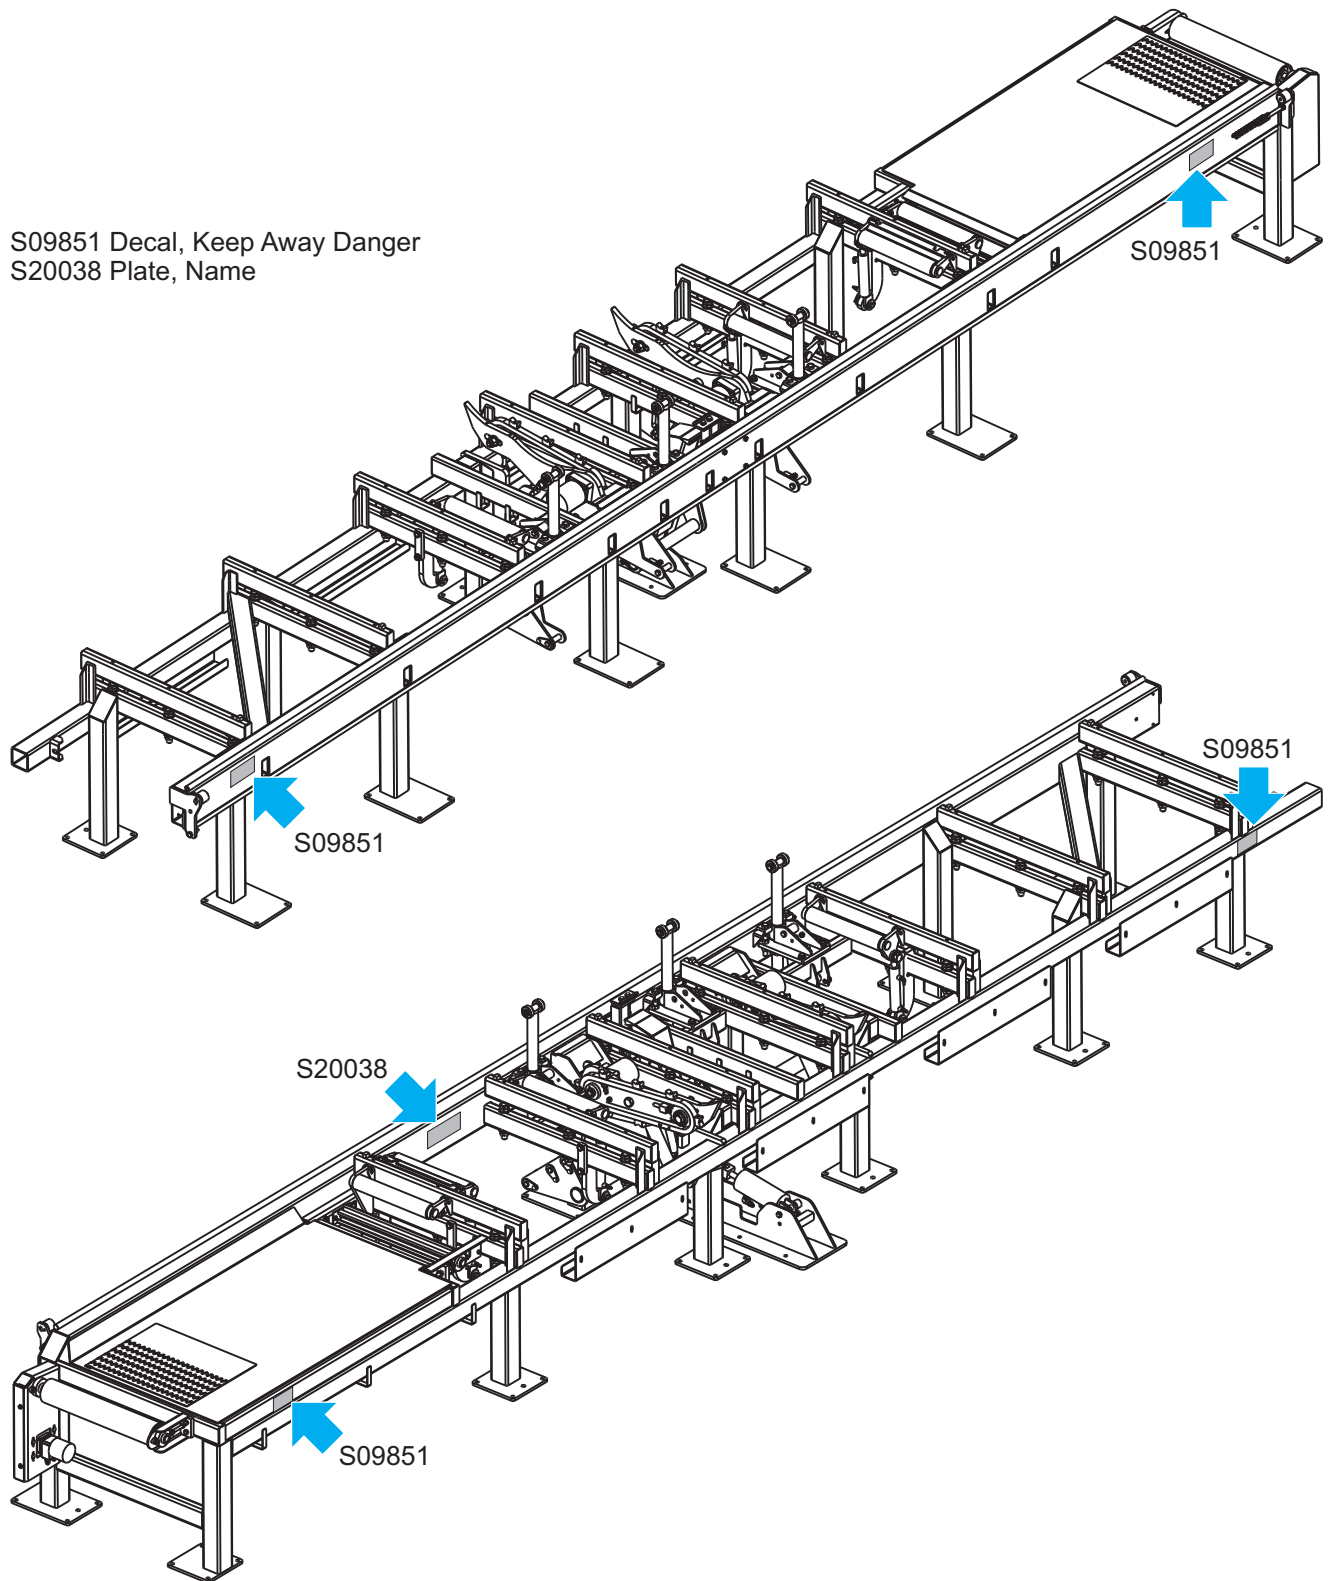

# WM4000 Decal Placement Guide

- 052274 Decal, LT300 2005 Head/Air Box
- P12879 Decal, Re-Sharp
- 033254 Decal, Moving Parts Danger
- 034801 Decal, Inspect Blade Warning
- 034803 Decal, Blade Guide Info (Large)
- 016834 Decal, Safety Stripe
- 076272 Decal, WM4000 Logo
- 076273 Decal, Wood-Mizer Logo w/Stripes

- S11753 Decal, Eye/Ear Protection Warning
- 042674 Decal, Transducer Adjustment Caution
- 074077 Decal, 27" White Wood-Mizer Logo
- 052287 Decal, Wood-Mizer Logo 10.25"
- S20097 Decal, Motor Direction
- S20038 Plate, Name
- 016834 Decal, Safety Stripe

## WM4000 Decal Placement Guide

S09851 Decal, Keep Away Danger  
S20038 Plate, Name

S20061 Decal, Electrical Hazard Danger  
076272 Decal, WM4000 Logo  
076273 Decal, Wood-Mizer Logo w/Stripes

## WM4000 Decal Placement Guide

**Wood-Mizer** ← 076274

076274 Decal, 40" Black Wood-Mizer Logo

042676  
↓

042676 Decal, Cab Voltage  
(Located on Disconnect Switch inside Cab)

068208

065037

068209