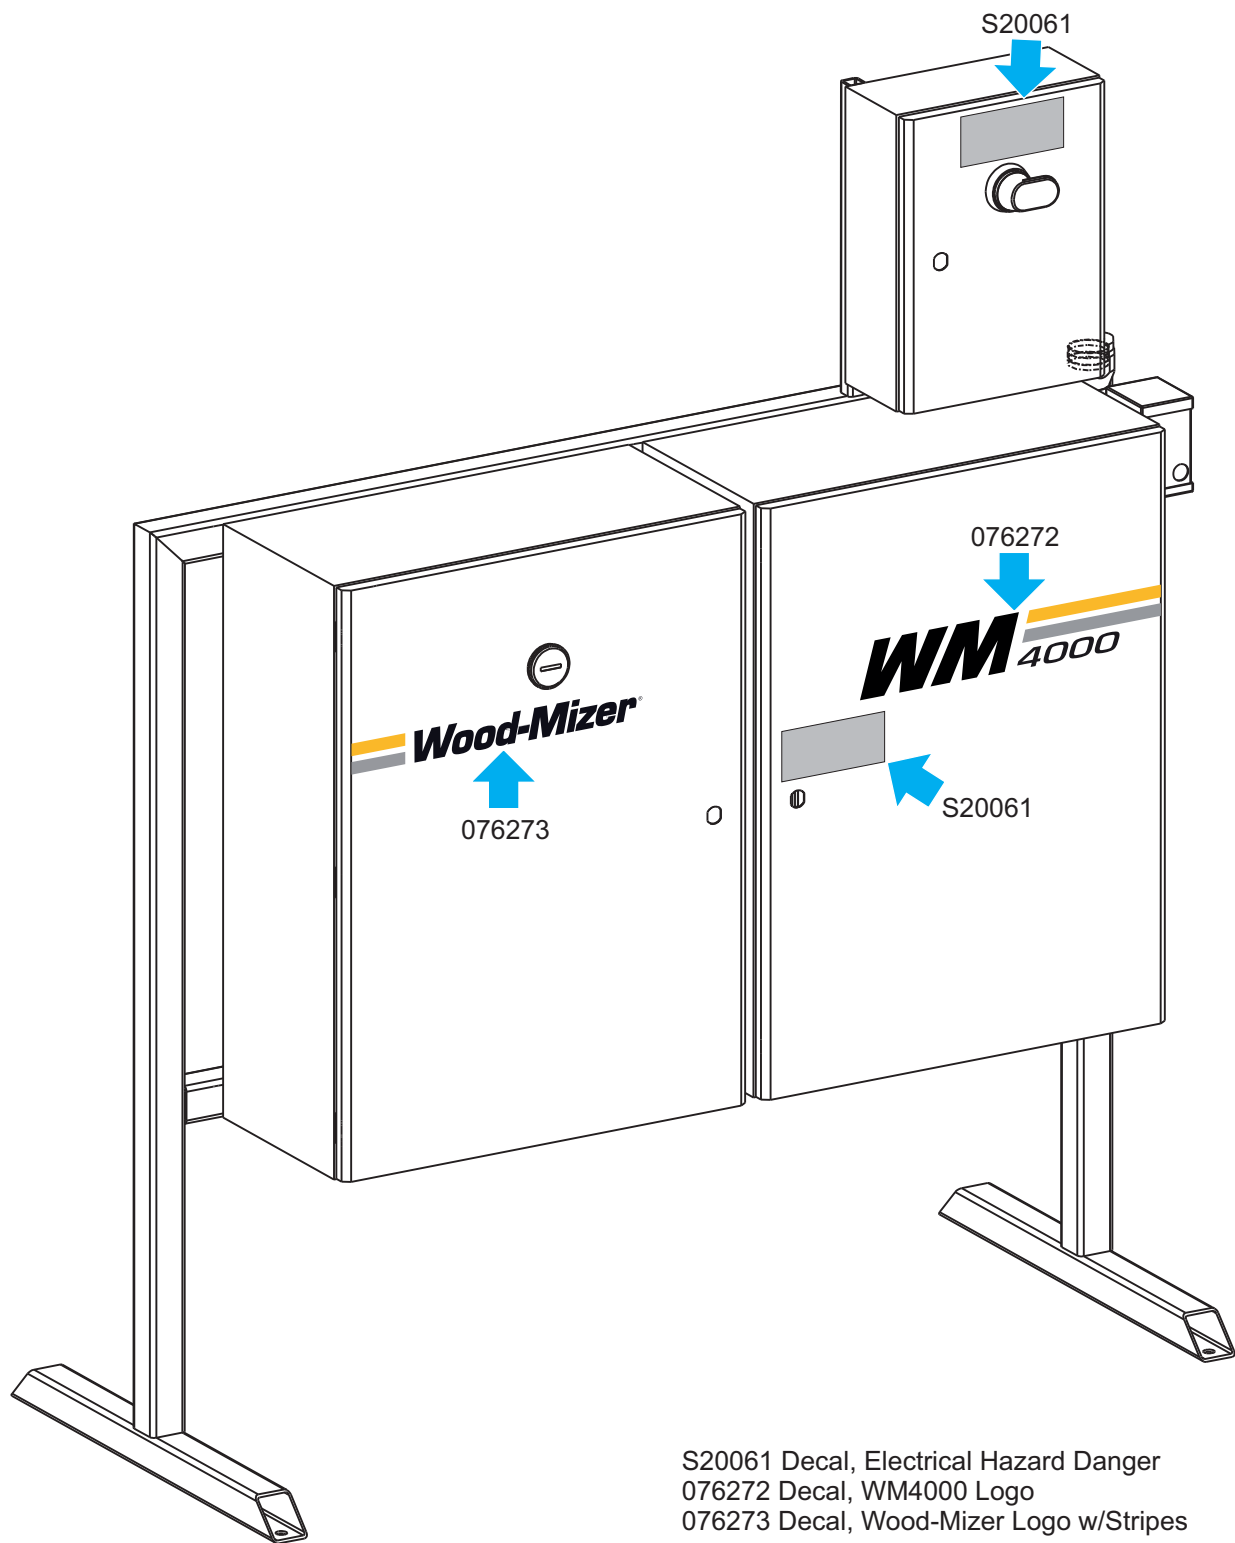

# WM4000 Decal Placement Guide

- 052274 Decal, LT300 2005 Head/Air Box
- P12879 Decal, Re-Sharp
- 033254 Decal, Moving Parts Danger
- 034801 Decal, Inspect Blade Warning
- 034803 Decal, Blade Guide Info (Large)
- 016834 Decal, Safety Stripe
- 076272 Decal, WM4000 Logo
- 076273 Decal, Wood-Mizer Logo w/Stripes

- S11753 Decal, Eye/Ear Protection Warning
- 042674 Decal, Transducer Adjustment Caution
- 074077 Decal, 27" White Wood-Mizer Logo
- 052287 Decal, Wood-Mizer Logo 10.25"
- S20097 Decal, Motor Direction
- S20038 Plate, Name
- 016834 Decal, Safety Stripe

## WM4000 Decal Placement Guide

S09851 Decal, Keep Away Danger  
S20038 Plate, Name

S20061 Decal, Electrical Hazard Danger  
076272 Decal, WM4000 Logo  
076273 Decal, Wood-Mizer Logo w/Stripes