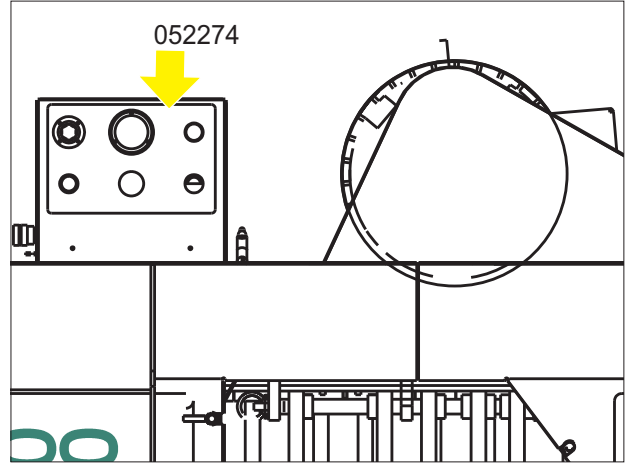

S09851 Decal, Keep Away Danger

S09851 Decal, Keep Away Danger

S09851 Decal, Keep Away Danger

S20038 Plate, Name

042673 Decal, No Step Caution

042673 Decal, No Step Caution

042673 Decal, No Step Caution

S11753 Decal, Eye/Ear Protection Warning
042674 Decal, Transducer Adjustment Caution

S20061 Decal, Electrical Hazard Danger

042674 Decal, Transducer Adjustment Caution

S12825 Decal, Hydraulic Fluid Replacement

052274 Decal, LT300 2005 Head/Air Box

S20097 Decal, Motor Direction

052275 Decal, Control Panel 2005 Main
 052276 Decal, Control Panel 2005 Bottom
 034802 Decal, Blade Guide Info