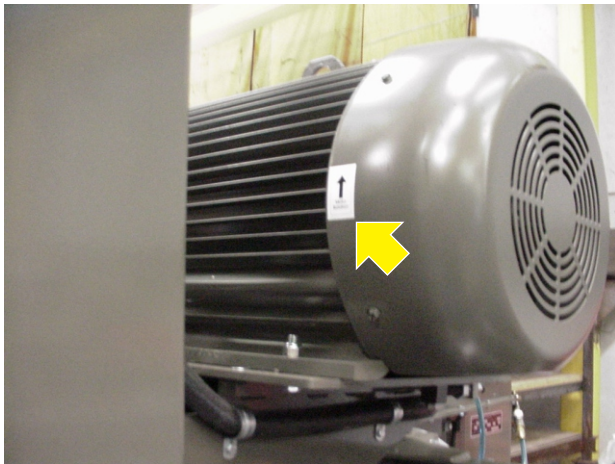

S20061 Decal, Electrical Hazard Danger

042674 Decal, Transducer Adjustment Caution

S12825 Decal, Hydraulic Fluid Replacement

052274 Decal, LT300 2005 Head/Air Box

S20097 Decal, Motor Direction

052275 Decal, Control Panel 2005 Main
 052276 Decal, Control Panel 2005 Bottom
 034802 Decal, Blade Guide Info