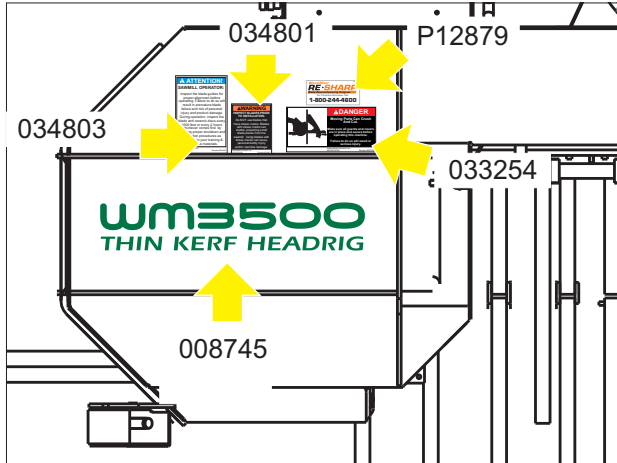

WM3500 Decal Placement Guide

- P12879 Decal, Re-Sharp
- 033254 Decal, Moving Parts Danger
- 008745 Decal, WM3500 Green Logo 18"
- 034801 Decal, Inspect Blade Warning
- 034803 Decal, Blade Guide Info (Large)

033254 Decal, Moving Parts Danger

016834 Decal, Safety Stripe

016834 Decal, Safety Stripe

016834 Decal, Safety Stripe

016834 Decal, Safety Stripe

016834 Decal, Safety Stripe

S09851 Decal, Keep Away Danger
S20038 Plate, Name

S09851 Decal, Keep Away Danger

S09851 Decal, Keep Away Danger

S09851 Decal, Keep Away Danger

S20038 Plate, Name

042673 Decal, No Step Caution

042673 Decal, No Step Caution

042673 Decal, No Step Caution

S11753 Decal, Eye/Ear Protection Warning
042674 Decal, Transducer Adjustment Caution