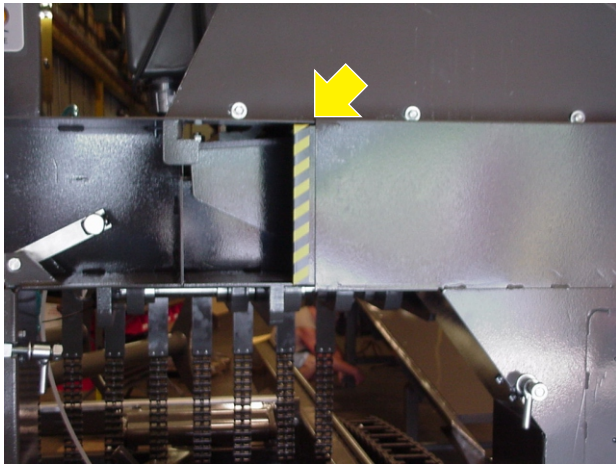

WM3500 Decal Placement Guide

- P12879 Decal, Re-Sharp
- 033254 Decal, Moving Parts Danger
- 008745 Decal, WM3500 Green Logo 18"
- 034801 Decal, Inspect Blade Warning
- 034803 Decal, Blade Guide Info (Large)

033254 Decal, Moving Parts Danger

016834 Decal, Safety Stripe

016834 Decal, Safety Stripe

016834 Decal, Safety Stripe

016834 Decal, Safety Stripe

016834 Decal, Safety Stripe

S09851 Decal, Keep Away Danger
S20038 Plate, Name