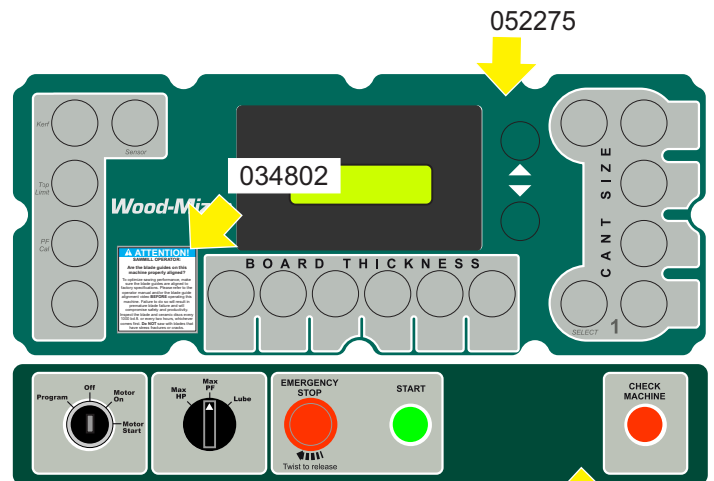

S09851 Decal, Keep Away Danger

S09851 Decal, Keep Away Danger

S09851 Decal, Keep Away Danger

S20038 Plate, Name

042673 Decal, No Step Caution

042673 Decal, No Step Caution

042673 Decal, No Step Caution

S11753 Decal, Eye/Ear Protection Warning
042674 Decal, Transducer Adjustment Caution

S20061 Decal, Electrical Hazard Danger

042674 Decal, Transducer Adjustment Caution

S12825 Decal, Hydraulic Fluid Replacement

052274 Decal, LT300 2005 Head/Air Box

S20097 Decal, Motor Direction

052275 Decal, Control Panel 2005 Main
 052276 Decal, Control Panel 2005 Bottom
 034802 Decal, Blade Guide Info

008747 Decal, WM3500 Green Logo 8"
 008749 Decal, WM3500 Gray Logo 42"

042676 Decal, Cab Option Voltage