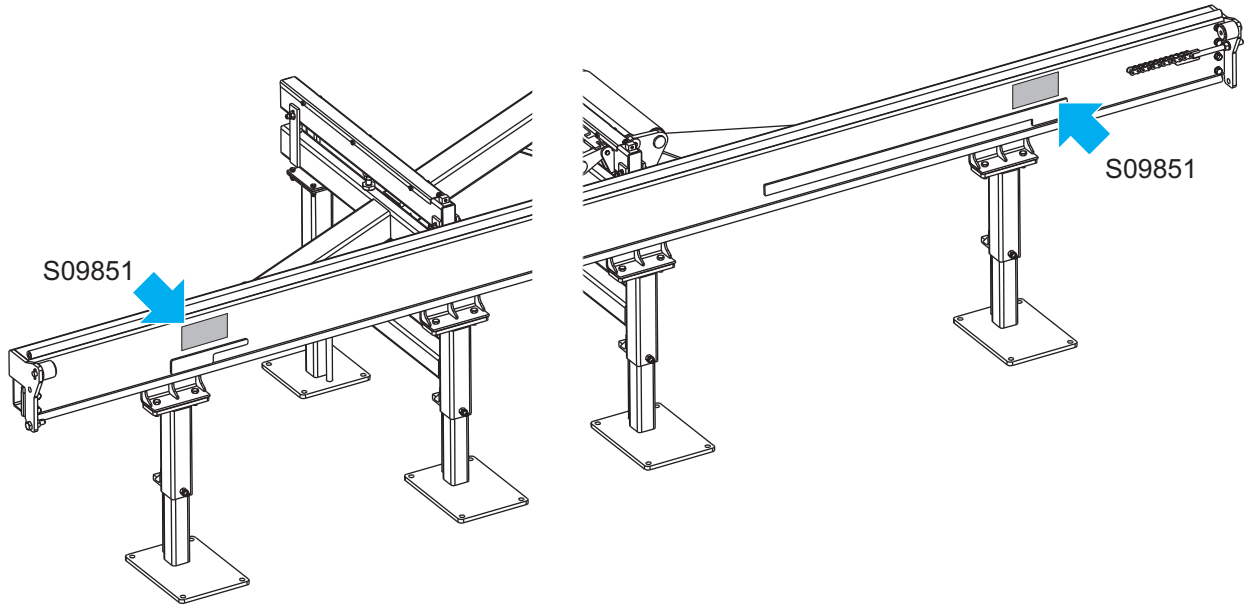

S09851 Decal, Keep Away Danger
S20038 Plate, Name