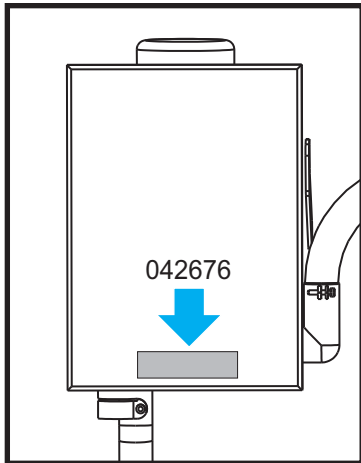

**WM3500 Decal Placement Guide**

S09851 Decal, Keep Away Danger  
 S20038 Plate, Name

052275 Decal, Control Panel 2005 Main  
 052276 Decal, Control Panel 2005 Bottom  
 034802 Decal, Blade Guide Info

S20061 Decal, Electrical Hazard Danger  
 076275 Decal, WM3500 Logo  
 076273 Decal, Wood-Mizer Logo w/Stripes

## WM3500 Decal Placement Guide

S12825 Decal, Hydraulic Fluid Replacement  
(Located on Hydraulic Module)

042674 Decal, Transducer Adjustment Caution  
(Located on Right Joystick)

042676 Decal, Cab Option Voltage  
(Located on Disconnect Switch  
inside Cab Option Only)