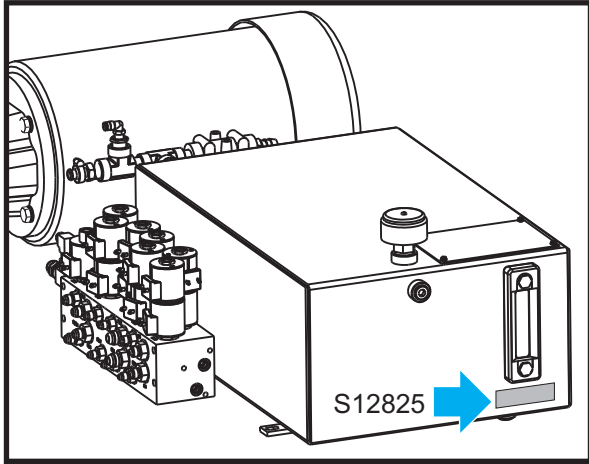

**WM3500 Decal Placement Guide**

S09851 Decal, Keep Away Danger  
 S20038 Plate, Name

052275 Decal, Control Panel 2005 Main  
 052276 Decal, Control Panel 2005 Bottom  
 034802 Decal, Blade Guide Info

S20061 Decal, Electrical Hazard Danger  
 076275 Decal, WM3500 Logo  
 076273 Decal, Wood-Mizer Logo w/Stripes

## WM3500 Decal Placement Guide

S12825 Decal, Hydraulic Fluid Replacement  
(Located on Hydraulic Module)

042674 Decal, Transducer Adjustment Caution  
(Located on Right Joystick)

042676 Decal, Cab Option Voltage  
(Located on Disconnect Switch  
inside Cab Option Only)