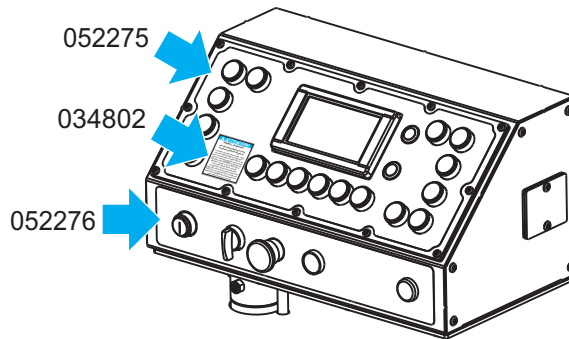

052275 Decal, Control Panel 2005 Main
052276 Decal, Control Panel 2005 Bottom
034802 Decal, Blade Guide Info

S20061 Decal, Electrical Hazard Danger
076275 Decal, WM3500 Logo
076273 Decal, Wood-Mizer Logo w/Stripes

WM3500 Decal Placement Guide