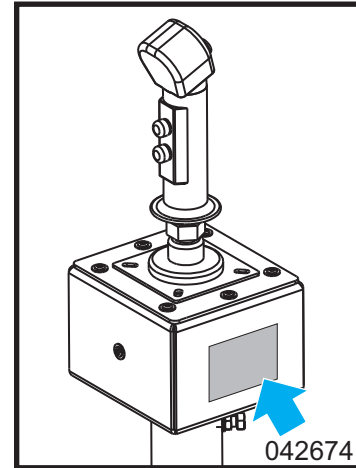

**WM3500 Decal Placement Guide**

S09851 Decal, Keep Away Danger  
 S20038 Plate, Name

052275 Decal, Control Panel 2005 Main  
 052276 Decal, Control Panel 2005 Bottom  
 034802 Decal, Blade Guide Info

S20061 Decal, Electrical Hazard Danger  
 076275 Decal, WM3500 Logo  
 076273 Decal, Wood-Mizer Logo w/Stripes

## WM3500 Decal Placement Guide

S12825 Decal, Hydraulic Fluid Replacement  
(Located on Hydraulic Module)

042674 Decal, Transducer Adjustment Caution  
(Located on Right Joystick)

042676 Decal, Cab Option Voltage  
(Located on Disconnect Switch  
inside Cab Option Only)