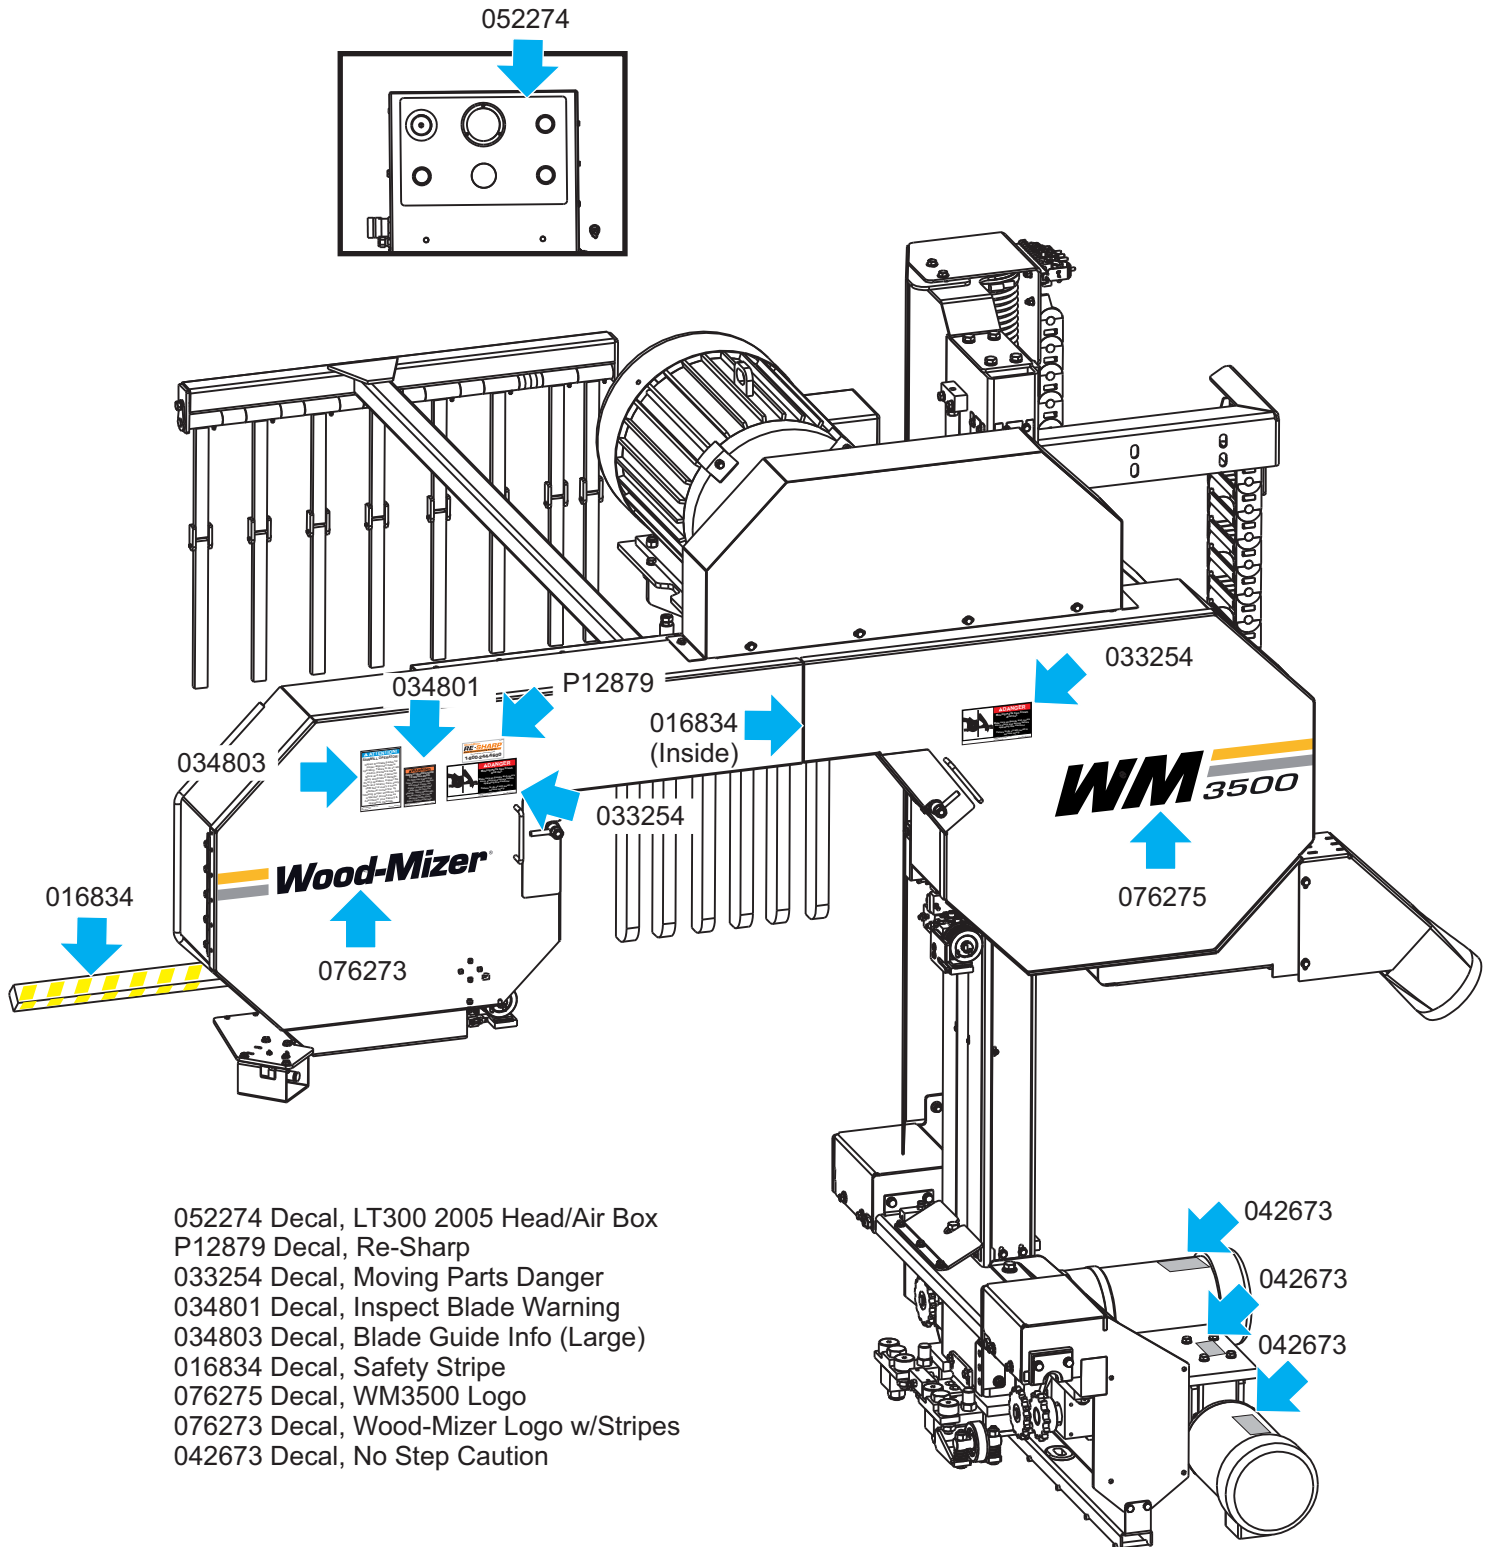

# WM3500 Decal Placement Guide

- 052274 Decal, LT300 2005 Head/Air Box
- P12879 Decal, Re-Sharp
- 033254 Decal, Moving Parts Danger
- 034801 Decal, Inspect Blade Warning
- 034803 Decal, Blade Guide Info (Large)
- 016834 Decal, Safety Stripe
- 076275 Decal, WM3500 Logo
- 076273 Decal, Wood-Mizer Logo w/Stripes
- 042673 Decal, No Step Caution

- S11753 Decal, Eye/Ear Protection Warning
- 042674 Decal, Transducer Adjustment Caution
- 074077 Decal, 27" White Wood-Mizer Logo
- 052287 Decal, Wood-Mizer Logo 10.25"
- S20097 Decal, Motor Direction
- S20038 Plate, Name
- 016834 Decal, Safety Stripe

**WM3500 Decal Placement Guide**

S09851 Decal, Keep Away Danger  
 S20038 Plate, Name

052275 Decal, Control Panel 2005 Main  
 052276 Decal, Control Panel 2005 Bottom  
 034802 Decal, Blade Guide Info

S20061 Decal, Electrical Hazard Danger  
 076275 Decal, WM3500 Logo  
 076273 Decal, Wood-Mizer Logo w/Stripes

## WM3500 Decal Placement Guide

S12825 Decal, Hydraulic Fluid Replacement  
(Located on Hydraulic Module)

042674 Decal, Transducer Adjustment Caution  
(Located on Right Joystick)

042676 Decal, Cab Option Voltage  
(Located on Disconnect Switch  
inside Cab Option Only)