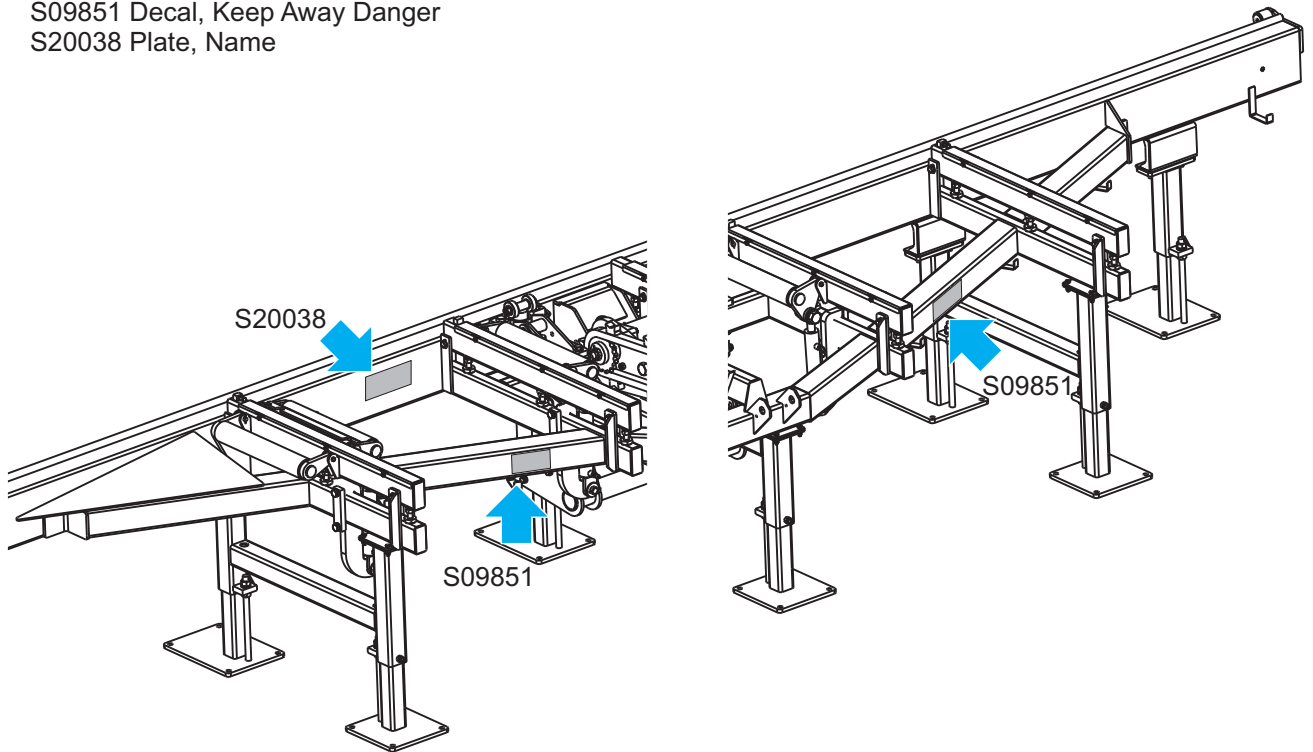

# WM3500 Decal Placement Guide

- 052274 Decal, LT300 2005 Head/Air Box
- P12879 Decal, Re-Sharp
- 033254 Decal, Moving Parts Danger
- 034801 Decal, Inspect Blade Warning
- 034803 Decal, Blade Guide Info (Large)
- 016834 Decal, Safety Stripe
- 076275 Decal, WM3500 Logo
- 076273 Decal, Wood-Mizer Logo w/Stripes
- 042673 Decal, No Step Caution

- S11753 Decal, Eye/Ear Protection Warning
- 042674 Decal, Transducer Adjustment Caution
- 074077 Decal, 27" White Wood-Mizer Logo
- 052287 Decal, Wood-Mizer Logo 10.25"
- S20097 Decal, Motor Direction
- S20038 Plate, Name
- 016834 Decal, Safety Stripe

**WM3500 Decal Placement Guide**

S09851 Decal, Keep Away Danger  
 S20038 Plate, Name

052275 Decal, Control Panel 2005 Main  
 052276 Decal, Control Panel 2005 Bottom  
 034802 Decal, Blade Guide Info

S20061 Decal, Electrical Hazard Danger  
 076275 Decal, WM3500 Logo  
 076273 Decal, Wood-Mizer Logo w/Stripes

## WM3500 Decal Placement Guide

S12825 Decal, Hydraulic Fluid Replacement  
(Located on Hydraulic Module)

042674 Decal, Transducer Adjustment Caution  
(Located on Right Joystick)

042676 Decal, Cab Option Voltage  
(Located on Disconnect Switch  
inside Cab Option Only)