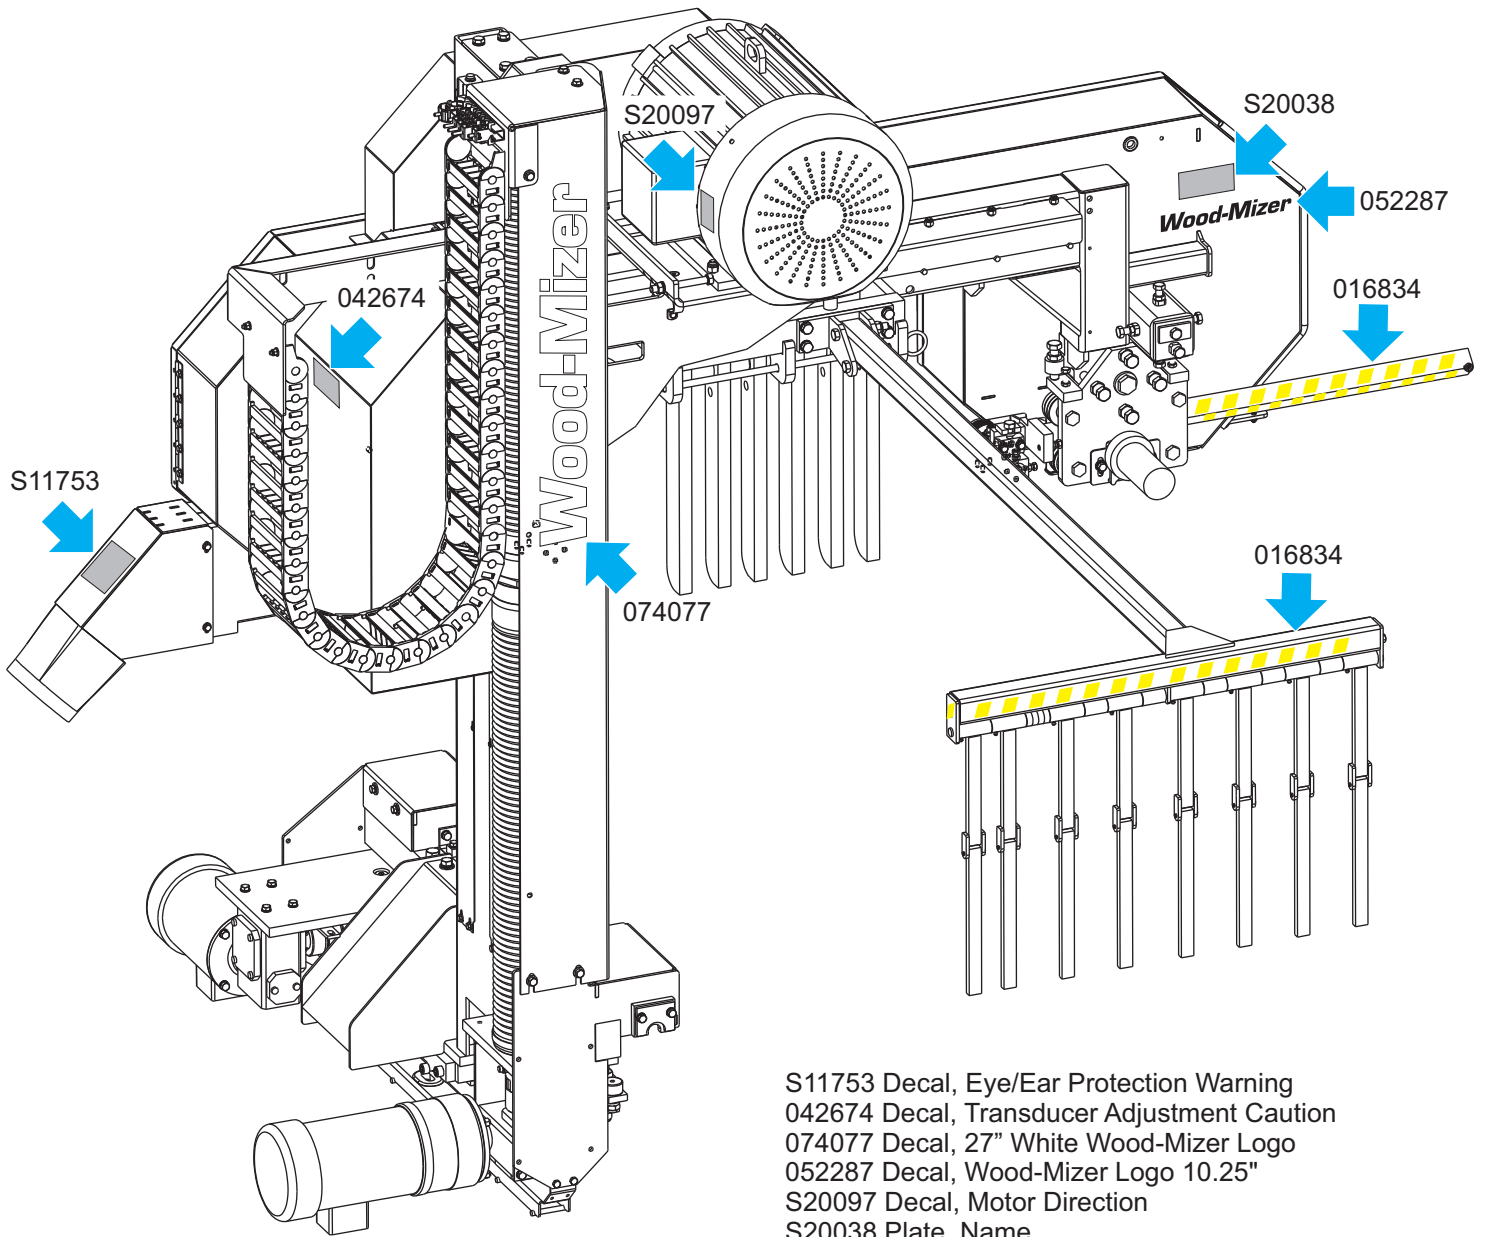

# WM3500 Decal Placement Guide

- 052274 Decal, LT300 2005 Head/Air Box
- P12879 Decal, Re-Sharp
- 033254 Decal, Moving Parts Danger
- 034801 Decal, Inspect Blade Warning
- 034803 Decal, Blade Guide Info (Large)
- 016834 Decal, Safety Stripe
- 076275 Decal, WM3500 Logo
- 076273 Decal, Wood-Mizer Logo w/Stripes
- 042673 Decal, No Step Caution

- S11753 Decal, Eye/Ear Protection Warning
- 042674 Decal, Transducer Adjustment Caution
- 074077 Decal, 27" White Wood-Mizer Logo
- 052287 Decal, Wood-Mizer Logo 10.25"
- S20097 Decal, Motor Direction
- S20038 Plate, Name
- 016834 Decal, Safety Stripe

**WM3500 Decal Placement Guide**

S09851 Decal, Keep Away Danger  
 S20038 Plate, Name

052275 Decal, Control Panel 2005 Main  
 052276 Decal, Control Panel 2005 Bottom  
 034802 Decal, Blade Guide Info

S20061 Decal, Electrical Hazard Danger  
 076275 Decal, WM3500 Logo  
 076273 Decal, Wood-Mizer Logo w/Stripes

## WM3500 Decal Placement Guide

S12825 Decal, Hydraulic Fluid Replacement  
(Located on Hydraulic Module)

042674 Decal, Transducer Adjustment Caution  
(Located on Right Joystick)

042676 Decal, Cab Option Voltage  
(Located on Disconnect Switch  
inside Cab Option Only)