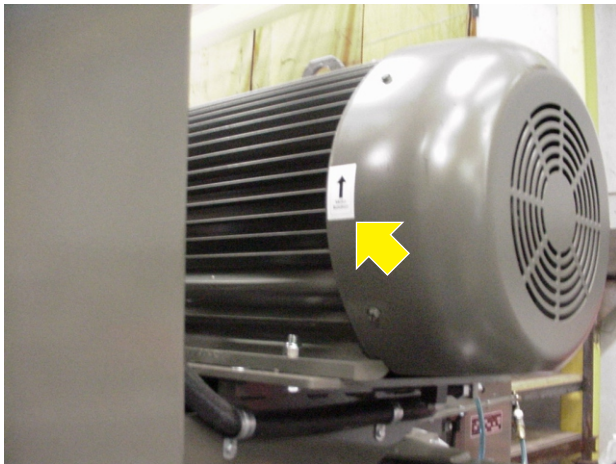

S20061 Decal, Electrical Hazard Danger

042674 Decal, Transducer Adjustment Caution

S12825 Decal, Hydraulic Fluid Replacement

052274 Decal, LT300 2005 Head/Air Box

S20097 Decal, Motor Direction

052275 Decal, Control Panel 2005 Main
 052276 Decal, Control Panel 2005 Bottom
 034802 Decal, Blade Guide Info