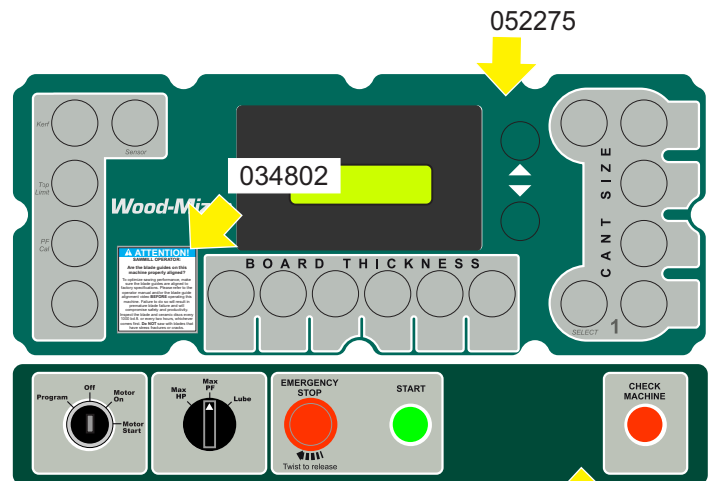

S09851 Decal, Keep Away Danger

S09851 Decal, Keep Away Danger

S09851 Decal, Keep Away Danger

S20038 Plate, Name

042673 Decal, No Step Caution

042673 Decal, No Step Caution

042673 Decal, No Step Caution

S11753 Decal, Eye/Ear Protection Warning
042674 Decal, Transducer Adjustment Caution

S20061 Decal, Electrical Hazard Danger

042674 Decal, Transducer Adjustment Caution

S12825 Decal, Hydraulic Fluid Replacement

052274 Decal, LT300 2005 Head/Air Box

S20097 Decal, Motor Direction

052275 Decal, Control Panel 2005 Main
 052276 Decal, Control Panel 2005 Bottom
 034802 Decal, Blade Guide Info