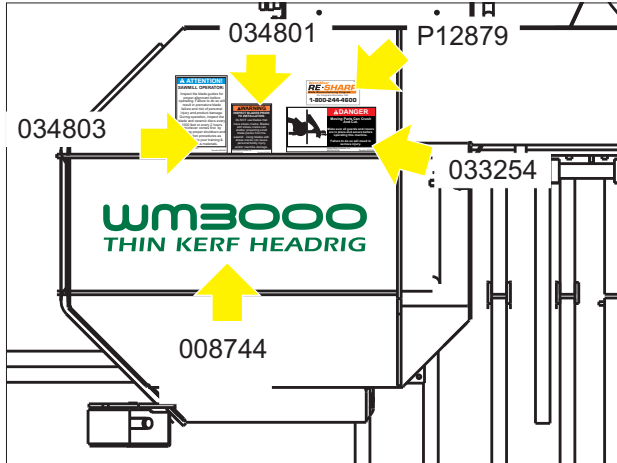

WM3000 Decal Placement Guide

- P12879 Decal, Re-Sharp
- 033254 Decal, Moving Parts Danger
- 008744 Decal, WM3000 Green Logo 18"
- 034801 Decal, Inspect Blade Warning
- 034803 Decal, Blade Guide Info (Large)

033254 Decal, Moving Parts Danger

016834 Decal, Safety Stripe

016834 Decal, Safety Stripe

016834 Decal, Safety Stripe

016834 Decal, Safety Stripe

016834 Decal, Safety Stripe

S09851 Decal, Keep Away Danger
S20038 Plate, Name

S09851 Decal, Keep Away Danger

S09851 Decal, Keep Away Danger

S09851 Decal, Keep Away Danger

S20038 Plate, Name

042673 Decal, No Step Caution

042673 Decal, No Step Caution

042673 Decal, No Step Caution

S11753 Decal, Eye/Ear Protection Warning
042674 Decal, Transducer Adjustment Caution