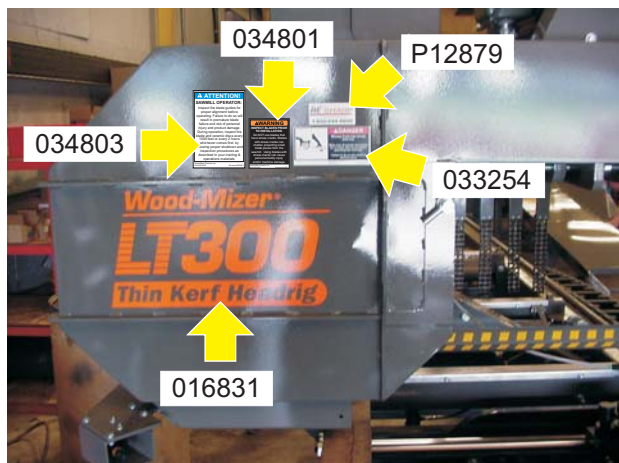

# LT300 Decal Placement Guide

P12879 Decal, Re-Sharp  
 033254 Decal, Moving Parts Danger  
 016831 Decal, LT300 Door Logo  
 034801 Decal, Inspect Blade Warning  
 034803 Decal, Blade Guide Info (Large)

033254 Decal, Moving Parts Danger

016834 Decal, Safety Stripe

016834 Decal, Safety Stripe

016834 Decal, Safety Stripe

016834 Decal, Safety Stripe

016834 Decal, Safety Stripe

S09851 Decal, Keep Away Danger  
S20038 Plate, Name