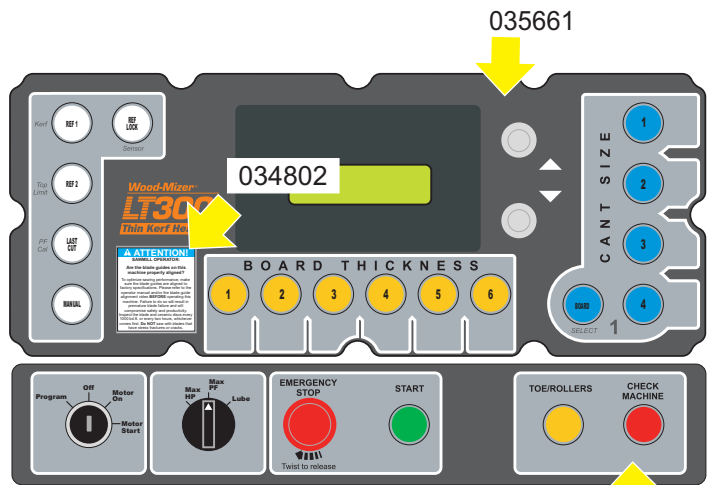

S09851 Decal, Keep Away Danger

S09851 Decal, Keep Away Danger

S09851 Decal, Keep Away Danger

S20038 Plate, Name

042673 Decal, No Step Caution

042673 Decal, No Step Caution

042673 Decal, No Step Caution

S11753 Decal, Eye/Ear Protection Warning  
042674 Decal, Transducer Adjustment Caution

S20061 Decal, Electrical Hazard Danger

042674 Decal, Transducer Adjustment Caution

S12825 Decal, Hydraulic Fluid Replacement

042257 Decal, LT300 Head/Air Box

S20097 Decal, Motor Direction

035661 Decal, Control Panel Main

035662 Decal, Control Panel Bottom

034802 Decal, Blade Guide Info

035662

016833 Decal, Cab Option Logo

042676 Decal, Cab Option Voltage