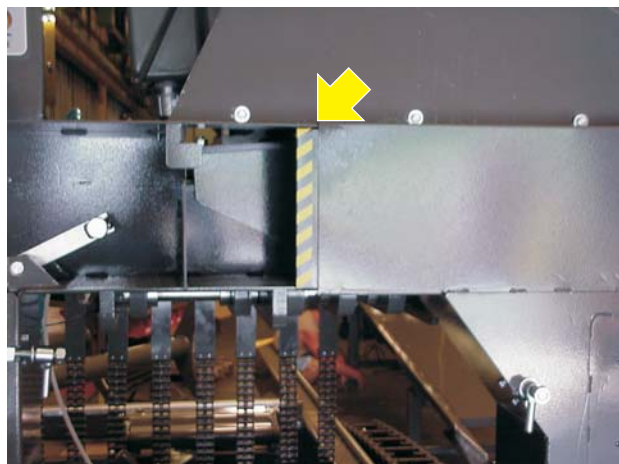

# LT300 Decal Placement Guide

P12879 Decal, Re-Sharp  
 033254 Decal, Moving Parts Danger  
 016831 Decal, LT300 Door Logo  
 034801 Decal, Inspect Blade Warning  
 034803 Decal, Blade Guide Info (Large)

033254 Decal, Moving Parts Danger

016834 Decal, Safety Stripe

016834 Decal, Safety Stripe

016834 Decal, Safety Stripe

016834 Decal, Safety Stripe

016834 Decal, Safety Stripe

S09851 Decal, Keep Away Danger  
S20038 Plate, Name