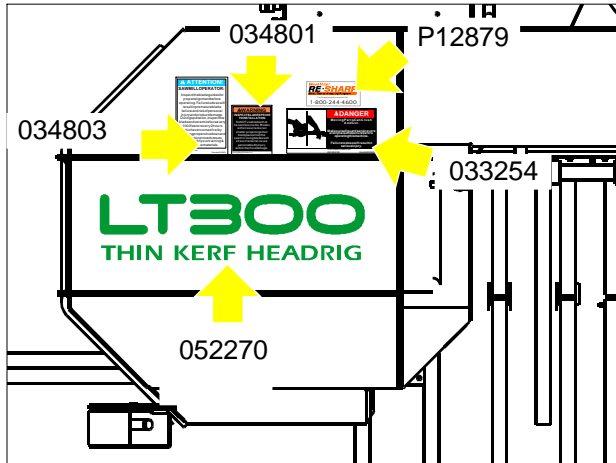

LT300 Decal Placement Guide

- P12879 Decal, Re-Sharp
- 033254 Decal, Moving Parts Danger
- 052270 Decal, LT300 2005 Green Logo 18"
- 034801 Decal, Inspect Blade Warning
- 034803 Decal, Blade Guide Info (Large)

033254 Decal, Moving Parts Danger

016834 Decal, Safety Stripe

016834 Decal, Safety Stripe

016834 Decal, Safety Stripe

016834 Decal, Safety Stripe

016834 Decal, Safety Stripe

S09851 Decal, Keep Away Danger
S20038 Plate, Name

S09851 Decal, Keep Away Danger

S09851 Decal, Keep Away Danger

S09851 Decal, Keep Away Danger

S20038 Plate, Name

042673 Decal, No Step Caution

042673 Decal, No Step Caution

042673 Decal, No Step Caution

S11753 Decal, Eye/Ear Protection Warning
042674 Decal, Transducer Adjustment Caution