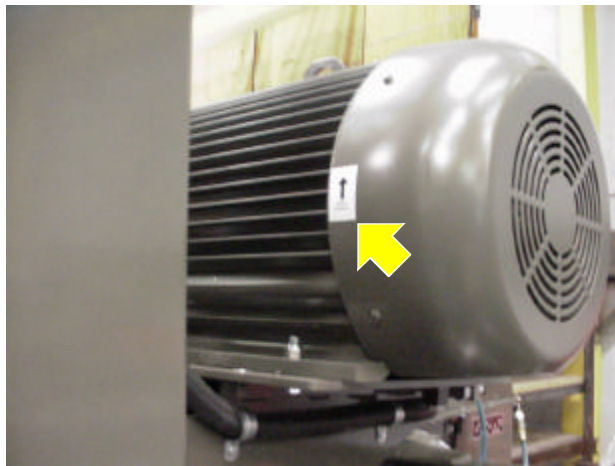

S20061 Decal, Electrical Hazard Danger

042674 Decal, Transducer Adjustment Caution

S12825 Decal, Hydraulic Fluid Replacement

052274 Decal, LT300 2005 Head/Air Box
052269 Decal, AWMV Logo 18"

S20097 Decal, Motor Direction