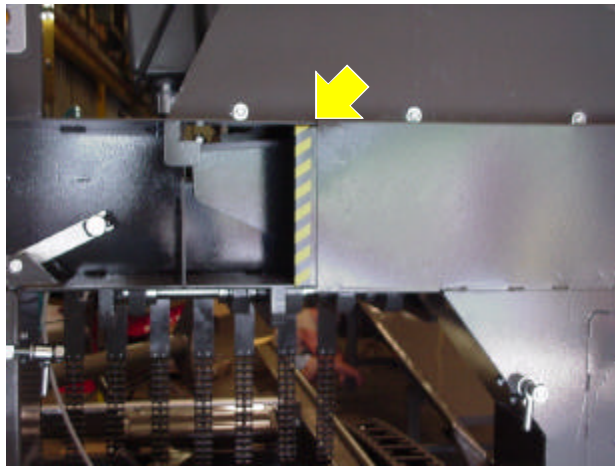

LT300 Decal Placement Guide

- P12879 Decal, Re-Sharp
- 033254 Decal, Moving Parts Danger
- 052270 Decal, LT300 2005 Green Logo 18"
- 034801 Decal, Inspect Blade Warning
- 034803 Decal, Blade Guide Info (Large)

033254 Decal, Moving Parts Danger

016834 Decal, Safety Stripe

016834 Decal, Safety Stripe

016834 Decal, Safety Stripe

016834 Decal, Safety Stripe

016834 Decal, Safety Stripe

S09851 Decal, Keep Away Danger
S20038 Plate, Name