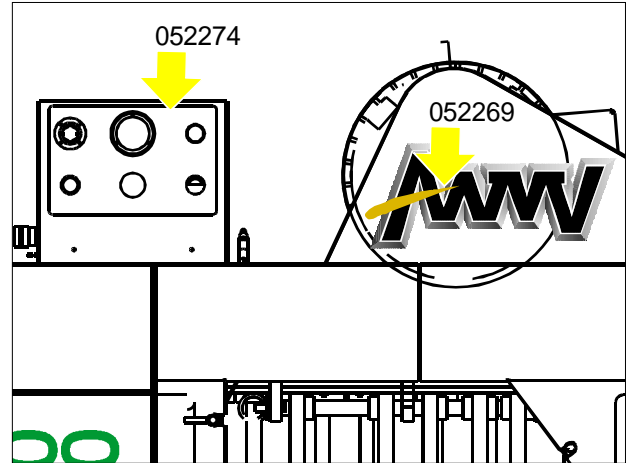

S09851 Decal, Keep Away Danger

S09851 Decal, Keep Away Danger

S09851 Decal, Keep Away Danger

S20038 Plate, Name

042673 Decal, No Step Caution

042673 Decal, No Step Caution

042673 Decal, No Step Caution

S11753 Decal, Eye/Ear Protection Warning
042674 Decal, Transducer Adjustment Caution

S20061 Decal, Electrical Hazard Danger

042674 Decal, Transducer Adjustment Caution

S12825 Decal, Hydraulic Fluid Replacement

052274 Decal, LT300 2005 Head/Air Box
052269 Decal, AWMV Logo 18"

S20097 Decal, Motor Direction