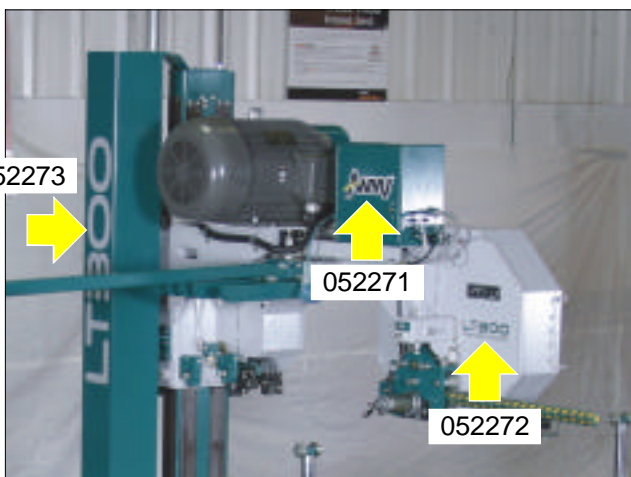

052271 Decal, AWMV Logo 11"
052272 Decal, LT300 Green Logo 8"
052273 Decal, LT300 Gray Logo 42"