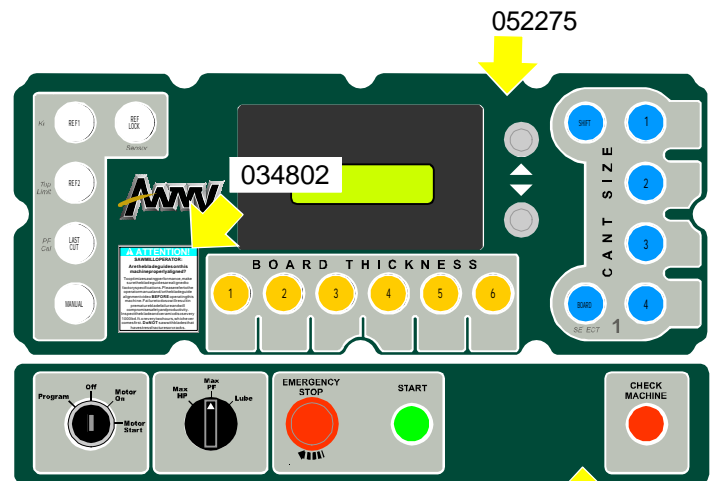

S09851 Decal, Keep Away Danger

S09851 Decal, Keep Away Danger

S09851 Decal, Keep Away Danger

S20038 Plate, Name

042673 Decal, No Step Caution

042673 Decal, No Step Caution

042673 Decal, No Step Caution

S11753 Decal, Eye/Ear Protection Warning
042674 Decal, Transducer Adjustment Caution

S20061 Decal, Electrical Hazard Danger

042674 Decal, Transducer Adjustment Caution

S12825 Decal, Hydraulic Fluid Replacement

052274 Decal, LT300 2005 Head/Air Box
052269 Decal, AWMV Logo 18"

S20097 Decal, Motor Direction

052275 Decal, Control Panel 2005 Main
052276 Decal, Control Panel 2005 Bottom
034802 Decal, Blade Guide Info

052271 Decal, AWMV Logo 11"
052272 Decal, LT300 Green Logo 8"
052273 Decal, LT300 Gray Logo 42"